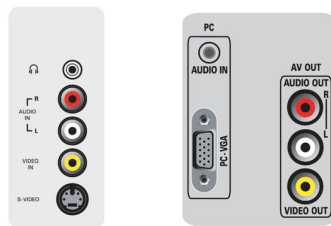

Tuner/Reception/Transmission

- Aerial Input: 75 ohm coaxial (IEC75)
- TV system: PAL I, PAL B/G, PAL D/K, SECAM B/G, SECAM D/K
- Video Playback: NTSC, SECAM, PAL
- Tuner bands: Hyperband, S-Channel, UHF, VHF
- Number of Preset Channels: 100
- Tuner Display: PLL

Connectivity

- AV 1: Audio L/R in, YPbPr
- AV 2: Audio L/R in, YPbPr
- AV 3: Audio L/R in, CVBS in, S-Video in
- AV 4: HDMI
- AV 5: HDMI
- Number of AV connections: 7
- Front / Side connections: Audio L/R in, CVBS in, Headphone out, S-video in
- Other connections: Monitor out, CVBS, L/R (cinch), PC Audio in, PC-In VGA

Power

- Ambient temperature: 5 °C to 40 °C
- Mains power: 100-240V, 50/60Hz
- Power consumption: 340 W
- Standby power consumption: <1W

Accessories

- Included Accessories: Table top stand, Power cord, Quick start guide, User Manual, Registration card, Warranty certificate, Remote Control, Batteries for remote control

Dimensions

- Color cabinet: Black cabinet with Black Hi Gloss deco Frame
- Set dimensions (W x H x D): 1288 x 835 x 124 mm
- Set dimensions with stand (W x H x D): 1288 x 901 x 325 mm
- Product weight: 40 kg
- Product weight (+stand): 50 kg
- Box dimensions (W x H x D): 1385 x 927 x 277 mm
- Weight incl. Packaging: 58 kg
- VESA wall mount compatible: 800 x 400 mm

Issue date 2019-06-28

Version: 7.0.14

12 NC: 8670 000 31909
EAN: 87 12581 34851 9

© 2019 Koninklijke Philips N.V.
All Rights reserved.

Specifications are subject to change without notice.
Trademarks are the property of Koninklijke Philips N.V.
or their respective owners.

www.philips.com