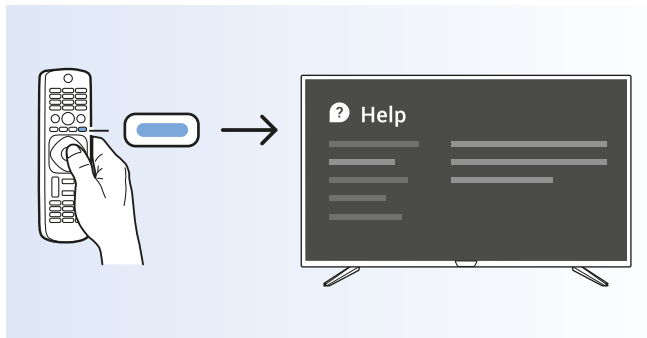

### Headphones

VESA (x, y)

50" 200x200 M6  
127cm

55" 400x200 M6  
139cm

Help

[philips.com/support](https://philips.com/support)

6100 Series  
User Manual

[www.philips.com/support](http://www.philips.com/support)