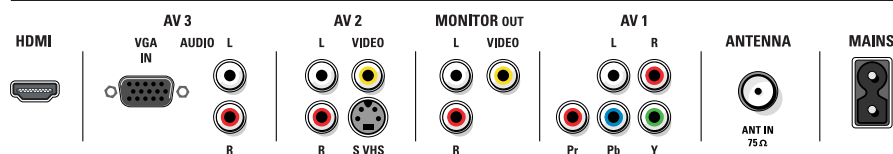

YPbPr-Cinch cable

- Optional accessories: Floor stand

Tuner/Reception/Transmission

- Tuner bands: Hyperband, S-Channel, UHF, VHF
- TV system: NTSC, PAL, SECAM
- Video Playback: NTSC, PAL, SECAM
- Aerial Input: 75 ohm coaxial (IEC75)
- Number of Preset Channels: 100
- Tuner Display: PLL

Connectivity

- AV 1: Audio L/R in
- AV 2: Audio L/R in, CVBS, S-Video Y/C
- AV 3: VGA PC-in, HDMI compatible
- AV 4: HDMI
- Front / Side connections: Audio L/R in, CVBS in, Headphone Out, S-video in

Power

- Power consumption: 246 W
- Standby power consumption: < 2 W
- Mains power: AC 220 - 240 V +/- 10%
- Ambient temperature: 5 °C to 40 °C

Dimensions

- Weight incl. Packaging: 55 kg
- Set dimensions (W x H x D): 1240 x 680 x 104 mm
- Set weight: 42 kg
- VESA wall mount compatible: 800 x 400 mm
- Product weight: 27 kg
- Stand dimensions (W x H x D): 820 x 40 x 280 mm

Accessories

- Included accessories: Table top stand, Wall mounting bracket, Power cord, Quick start guide, Registration card, Remote Control, RF antenna cable, User Manual, Warranty certificate, VGA to

Rear connectors

Side connectors

Issue date 2012-01-20

Version: 15.0.17

12 NC: 8670 000 22676
EAN: 87 10895 89279 7

© 2012 Koninklijke Philips Electronics N.V.
All Rights reserved.

Specifications are subject to change without notice.
Trademarks are the property of Koninklijke Philips
Electronics N.V. or their respective owners.

www.philips.com