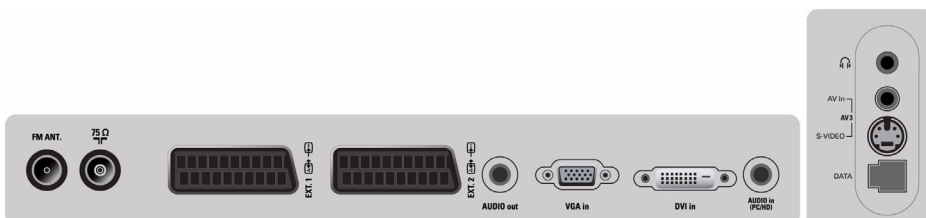

Tuner/Reception/Transmission

- **Tuner bands:** Hyperband, S-Channel, UHF, VHF
- **TV system:** PAL, SECAM
- **Video Playback:** PAL, SECAM, NTSC
- **Aerial Input:** 75 ohm coaxial (IEC75)
- **Tuner Display:** PLL
- **Number of Preset Channels:** 100

Connectivity

- **Number of Scarts:** 2
- **Ext 1 Scart:** Audio L/R, CVBS in/out, RGB
- **Ext 2 Scart:** Audio L/R, CVBS in/out, S-video in
- **Other connections:** Antenna IEC75, FM Antenna, DVI-D, PC-In VGA, PC Audio in
- **Front / Side connections:** CVBS in, Headphone out, S-video in, Audio L/R in

Power

- **Power consumption:** 96 W Normal Operation W
- **Standby power consumption:** 3W <
- **Ambient temperature:** +5 -/+ 40 C

Dimensions

- **Product weight:** 15 kg
- **Weight incl. Packaging:** 19 kg
- **Dimensions (with base) (W x H x D):** 788 x 504 x 270 mm
- **Box dimensions (W x H x D):** 881 x 578 x 313 mm
- **Colour cabinet:** Black
- **Set dimensions (W x H x D):** 788 x 439 x 113 mm

Accessories

- **Included Accessories:** Power cord, Quick start guide, Registration card, Remote Control, User Manual, VGA to YPbPr-Cinch cable, Batteries for remote control, Table top stand

Loudspeakers

- **Built-in speakers:** 2
- **Number of Loudspeakers:** 0

Stereo system					Transmission system					
2CS DK	NICAM DK	2CS BG	NICAM I	NICAM LL'	PAL BG	PAL D/K	PAL I	SECAM BG	SECAM DK	SECAM LL'
•	•	•	•	•	•	•	•	•	•	•