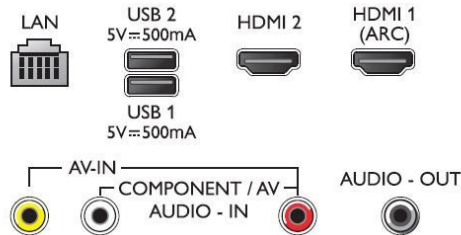

Bottom

Issue date 2020-05-09

Version: 6.7.1

12 NC: 8670 001 57971
EAN: 87 18863 01956 6

© 2020 Koninklijke Philips N.V.
All Rights reserved.

Specifications are subject to change without notice.
Trademarks are the property of Koninklijke Philips N.V.
or their respective owners.

www.philips.com

* EPG and actual visibility (up to 8 days) is country and operator dependent.
* The TV supports DVB reception for 'Free to air' broadcast. Specific DVB operators may not be supported. An up to date list can be found in the FAQ section of the Philips support website. For some operators Conditional Access and subscription are required. Contact your operator for more information.
* (Philips) only compatible with specific Philips player device.