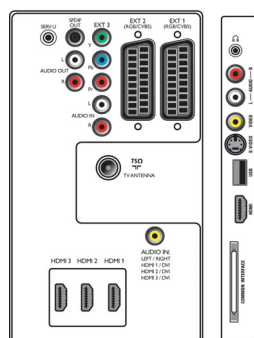

Connectivity

- Ext 1 Scart: Audio L/R, CVBS in/out, RGB
- Ext 2 Scart: Audio L/R, CVBS in/out, RGB
- Ext 3: YPbPr, Audio L/R in
- Ext 4: HDMI v1.3
- Ext 5: HDMI v1.3
- Ext 6: HDMI v1.3
- EasyLink (HDMI-CEC): One touch play, System standby
- Front/Side connections: HDMI v1.3, S-video in, CVBS in, Audio L/R in, Headphones Out, USB
- Other connections: Analogue audio Left/Right out, PC Audio in, S/PDIF out (coaxial), Common Interface

Power

- Ambient temperature: 5°C to 35°C
- Mains power: 220 - 240 V, 50/60 Hz
- Power consumption: 200 W
- Standby power consumption: 0.15 W

Dimensions

- Set dimensions (W x H x D): 1046 x 644 x 88 mm
- Set dimensions with stand (W x H x D): 1046 x 716 x 262 mm
- Weight incl. Packaging: 42 kg
- Product weight: 21 kg
- Product weight (+stand): 25.5 kg
- Box dimensions (W x H x D): 1151 x 793 x 333 mm
- VESA wall mount compatible: 400 x 400 mm

Accessories

- Included accessories: Tabletop swivel stand, Power cord, Quick start guide, User Manual, Warranty certificate, Remote Control, Batteries for remote control

Stereo system				Transmission system						
2CS DK	NICAM DK	2CS BG	NICAM I	NICAM LL	PAL BG	PAL D/K	PAL I	SECAM BG	SECAM DK	SECAM LL'
•	•	•	•	•	•	•	•	•	•	•