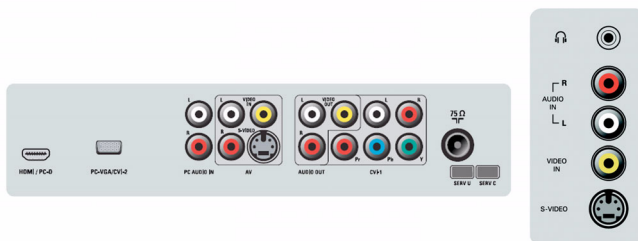

Tuner/Reception/Transmission

- Tuner bands: Hyperband, S-Channel, UHF, VHF
- TV system: PAL, SECAM
- Video Playback: NTSC, PAL, SECAM, PAL B/G
- Aerial Input: 75 ohm coaxial (IEC75)
- Tuner Display: PLL
- Number of Preset Channels: 100

Connectivity

- Number of AV connections: 5
- Other connections: Antenna IEC75, Monitor out L/R (Cinch)
- AV 1: YPbPr (2fh), Audio L/R in
- AV 2: CVBS, S-Video, Audio L/R in
- AV 3: VGA PC-in, YPbPr (2Fh), Audio L/R in
- Front / Side connections: CVBS in, Headphone Out, S-video in, Audio L/R in
- AV 4: HDMI

Power

- Power consumption: 120 W Normal Operation W
- Standby power consumption: 1 W <
- Ambient temperature: 5 °C to 40 °C
- Mains power: 110 - 240V, 50/60Hz

Dimensions

- Product weight: 18.2 kg
- Weight incl. Packaging: 22 kg

- Dimensions (with base) (W x H x D): 924 x 550 x 222 mm
- Set dimensions (W x H x D): 924 x 511 x 118 mm
- Box dimensions (W x H x D): 1000 x 690 x 240 mm

Accessories

- Included accessories: Power cord, Quick start guide, Registration card, Remote Control, User Manual, Batteries for remote control, Table top stand, VGA to YPbPr-Cinch cable

Loudspeakers

- Built-in speakers: 2

Stereo system					Transmission system					
NICAM DK	2CS BG	NICAM I	NICAM BG	NICAM LL	PAL BG	PAL D/K	PAL I	SECAM BG	SECAM DK	SECAM LL
•	•	•	•	•	•	•	•	•	•	•

Issue date 2012-01-20

Version: 6.0.7

12 NC: 8670 000 22693
EAN: 87 10895 89550 7

© 2012 Koninklijke Philips Electronics N.V.
All Rights reserved.

Specifications are subject to change without notice.
Trademarks are the property of Koninklijke Philips Electronics N.V. or their respective owners.

www.philips.com