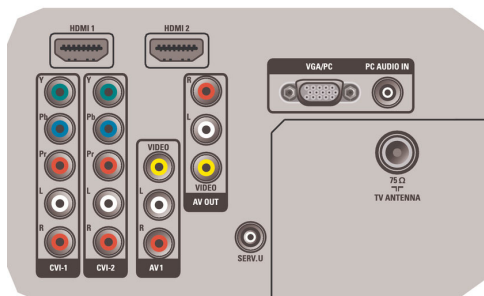

Multimedia Applications

- Playback Formats: MP3, JPEG Still pictures, MPEG1, MPEG4, RealMedia Video
- Playback enhancement: Picture slideshow

Tuner/Reception/Transmission

- Aerial Input: 75 ohm coaxial (IEC75)
- TV system: PAL B/G, PAL D/K
- Video Playback: NTSC, PAL
- Tuner bands: Hyperband, S-Channel, UHF, VHF
- Number of Preset Channels: 99

Connectivity

- AV 1: Audio L/R in, YPbPr
- AV 2: Audio L/R in, YPbPr
- AV 3: Audio L/R in, CVBS in
- Front / Side connections: HDMI v1.3, S-video in, CVBS in, Audio L/R in, Headphone out, USB
- Other connections: Monitor out, CVBS, L/R (cinch), PC-in VGA + Audio L/R in
- HDMI 1: HDMI v1.3
- HDMI 2: HDMI v1.3
- EasyLink (HDMI-CEC): One touch play, EasyLink, Remote control pass-through, System audio

control, System standby

Power

- Ambient temperature: 5 °C to 40 °C
- Mains power: 110-240V; 50-60Hz
- Power consumption: 265 W
- Standby power consumption: (typical) <0.15W

Dimensions

- Set dimensions (W x H x D): 1150 x 712 x 88 mm
- Set dimensions with stand (W x H x D): 1150 x 762 x 295 mm
- Weight incl. Packaging: 32 kg
- Product weight: 21 kg
- Product weight (+stand): 25 kg
- Box dimensions (W x H x D): 1463 x 871 x 310 mm
- VESA wall mount compatible: 400 x 400 mm

Accessories

- Included accessories: Tabletop swivel stand, Power cord, Quick start guide, User Manual, Remote Control, 2 x AAA Batteries
- User Manual: Arabic, English, French, Malay, Thai, Traditional Chinese

Rear connectors

Side

Issue date 2019-06-28

Version: 5.5.4

12 NC: 8670 000 51773
EAN: 87 12581 47813 1

© 2019 Koninklijke Philips N.V.
All Rights reserved.

Specifications are subject to change without notice.
Trademarks are the property of Koninklijke Philips N.V.
or their respective owners.

www.philips.com