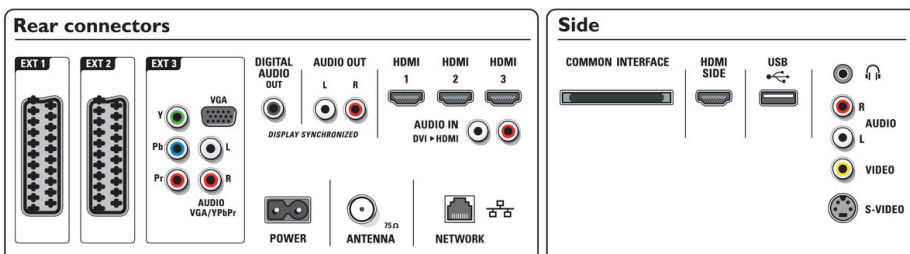

Tuner/Reception/Transmission

- Aerial Input: 75 ohm coaxial (IEC75)
- TV system: DVB COFDM 2K/8K
- Video Playback: NTSC, SECAM, PAL
- Digital TV: DVB Terrestrial *, DVB-T MPEG4*
- Tuner bands: Hyperband, S-Channel, UHF, VHF

Connectivity

- Ext 1 Scart: Audio L/R, CVBS in, RGB
- Ext 2 Scart: Audio L/R, CVBS in, RGB
- Ext 3: YPbPr, Audio L/R in, VGA PC-in
- Ext 4: HDMI v1.3
- Ext 5: HDMI v1.3
- Ext 6: HDMI v1.3
- EasyLink (HDMI-CEC): One touch play, System audio control, System standby
- Front / Side connections: HDMI v1.3, S-video in, CVBS in, Audio L/R in, Headphone Out, USB
- PC network link: DLNA 1.0 certified
- Other connections: Analog audio Left/Right out, S/PDIF out (coaxial), Common Interface

Power

- Ambient temperature: 5 °C to 35 °C
- Mains power: AC 220 - 240 V +/- 10%
- Power consumption: 278 W
- Power (Energy saving mode): 190 W
- Standby power consumption: 0,15 W

Dimensions

- Set dimensions (W x H x D): 1170 x 736 x 125 mm
- Set dimensions with stand (H x D): 801 x 297 mm
- Stand width: 650 mm
- Weight incl. Packaging: 50 kg
- Product weight: 45 kg
- Product weight (+stand): 50 kg
- Box dimensions (W x H x D): 1274 x 943 x 331 mm
- VESA wall mount compatible: 400 x 400 mm

Accessories

- Included accessories: RF antenna cable, Power cord, Quick start guide, User Manual, Warranty certificate, Remote Control, Batteries for remote control

Issue date 2020-05-07

Version: 4.0.7

12 NC: 8670 000 35089
EAN: 87 12581 37562 1

© 2020 Koninklijke Philips N.V.
All Rights reserved.

Specifications are subject to change without notice.
Trademarks are the property of Koninklijke Philips N.V.
or their respective owners.

www.philips.com