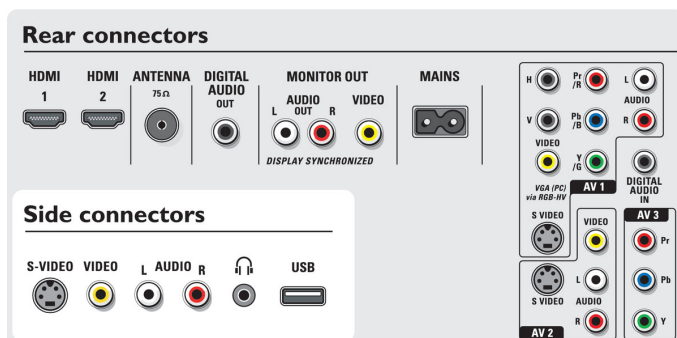

Multimedia Applications

- Digital Content Management: Digital Media Reader
- Multimedia connections: USB (streaming video capable)
- Playback Formats: MP3, Slideshow files (.alb), JPEG Still pictures, MPEG2

Tuner/Reception/Transmission

- Aerial Input: 75 ohm coaxial (IEC75)
- TV system: NTSC, PAL
- Video Playback: NTSC, SECAM, PAL
- Tuner bands: Hyperband, S-Channel, UHF, VHF

Connectivity

- AV 1: (1, 2, 3Fh autoranging), Audio L/R in, Component Video in, RGB+H/V, YPbPr, Y/C
- AV 2: Audio L/R in, CVBS, Y/C
- AV 3: S/PDIF digital coaxial, YPbPr
- Ext 4: HDMI
- Ext 5: HDMI
- Front / Side connections: Audio L/R in, CVBS in,

- Headphone out, S-video in, USB
- Other connections: Monitor out, CVBS, L/R (cinch), S/PDIF out (coaxial)

Power

- Ambient temperature: 5 °C to 40 °C
- Mains power: AC 220 - 240 V +/- 10%
- Power consumption: 128 W
- Standby power consumption: 0.9W

Accessories

- Included Accessories: Table top stand, Wall mounting bracket, RF antenna cable
- Optional accessories: Floor stand

Dimensions

- Color cabinet: High Gloss Black
- Set dimensions (W x H x D): 866 x 642 x 114 mm
- Set dimensions with stand (H x D): 707 x 220 mm
- Weight incl. Packaging: 32 kg
- VESA wall mount compatible: 600 x 200 mm

Issue date 2019-06-28

Version: 6.0.10

12 NC: 8670 000 23422
EAN: 87 10895 92440 5

© 2019 Koninklijke Philips N.V.
All Rights reserved.

Specifications are subject to change without notice.
Trademarks are the property of Koninklijke Philips N.V.
or their respective owners.

www.philips.com