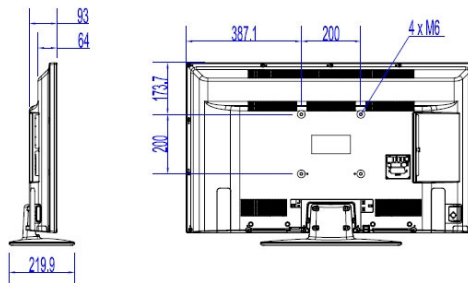

Specifications

Picture/Display

- Display: LED Full HD
- Diagonal screen size: 43 inch / 108 cm
- Aspect ratio: 16:9
- Panel resolution: 1920x1080p
- Brightness: 300 cd/m²
- Viewing angle: 178° (H) / 178° (V)
- Contrast ratio (typical): 1200

Accessories

- Included: Remote Control 22AV1407A/12, 2xAAA Batteries, Tabletop Stand, Warranty Leaflet, Legal and Safety brochure
- Optional: Setup RC 22AV9573A, Remote Control 22AV1601A/12

Power

- Mains power: AC 220-240V; 50-60Hz
- Energy Label Class: A++
- Eu Energy Label power: 37 W
- Annual energy consumption: 54 kWh
- Standby power consumption: <0.3 W
- Power Saving Features: Eco mode
- Ambient temperature: 5 °C to 45 °C

Dimensions

- Set dimensions (W x H x D): 974 x 572 x 64/93 mm
- Set dimensions with stand (W x H x D): 974 x 615 x 220 mm
- Product weight: 8.3 kg
- Product weight (+stand): 9.2 kg
- VESA wall mount compatible: M6, 200 x 200 mm