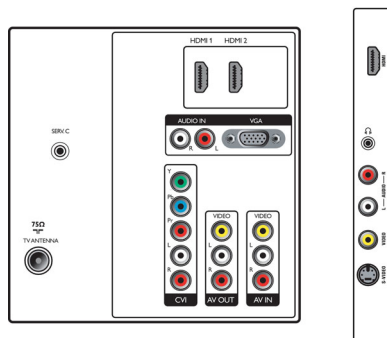

Connectivity

- AV 1: Audio L/R in, YPbPr
- AV 2: Audio L/R in, CVBS in
- HDMI 1: HDMI v1.3
- HDMI 2: HDMI v1.3
- EasyLink (HDMI-CEC): One touch play, System info (menu language), System standby
- Front / Side connections: Audio L/R in, CVBS in, Headphone out, S-video in, HDMI v1.3
- Other connections: PC-in VGA + Audio L/R in

Power

- Ambient temperature: 5 °C to 40 °C
- Mains power: 100-240V, 50/60Hz
- Power consumption: 260 W
- Standby power consumption: (typical) <0.15W

Dimensions

- Set dimensions (W x H x D):

- 1163 x 712 x 104 mm
- Set dimensions with stand (W x H x D): 1163 x 786 x 325 mm
- Weight incl. Packaging: 40 kg
- Product weight: 26 kg
- Product weight (+stand): 33.5 kg
- Box dimensions (W x H x D): 1307 x 898 x 391 mm
- VESA wall mount compatible: 400 x 400 mm

Accessories

- Included Accessories: Tabletop swivel stand, Power cord, Quick start guide, User Manual, Registration card, Warranty certificate, Remote Control, Batteries for remote control

Issue date 2019-06-28