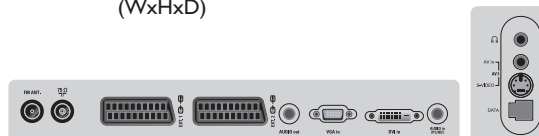

Side Connections

- S-Video
- Headphone
- Video CVBS (mini jack)

Rear Connections

- EXT 1: Euro AV Connector (RGB in, CVBS in/out)
- EXT2: Euro AV Connector (S-Video in, CVBS in/out)
- Stereo Audio out constant level
- DVI Digital PC , PC Audio
- VGA, Analog PC input

Information

- 10 Page Smart Text
- Program information line
- Twin Page Text

Multiple PIP

- Picture in Picture (PIP)
- Picture in Graphics (PIG)
- Picture by Picture (PBP)

FM Radio

- Stereo FM Radio
- 40 Preset Channels
- Autostore/Manual store
- Sorting
- Preset List

Multimedia modes

Standard	Resolution	Refresh rate
VGA	640 x 480	60,72,75,85 Hz
VGA	720 x 400	70, 85 Hz
VGA	640 x 350	70, 85 Hz
MAC	640 x 480	66.67 Hz
MAC	832 x 624	74.55 Hz
SVGA	800 x 600	56, 60, 72, 75, 85 Hz
XGA	1024 x 768	60, 70, 75, 85 Hz
WXGA	1280 x 768	60, 75 Hz

Reception

- Tuning System : PLL
- Tuner : VHF, UHF, S-channel, Hyperband
- Colour system : See Table
- Stereo system : See Table
- Aerial Input : 75 Ohm Coaxial

Miscellaneous

- Ambient Temperature : +5/45°C
- Main : AC 90 V– 240 V
- Net Weight : 15 Kg
- Gross Weight : 19 Kg
- Set Dimensions : 788 x 439 x 113 mm / (WxHxD)
- without Stand/ : 788 x 504 x 270 mm
- With Stand
- Box Dimensions : 863 x 305 x 600 mm (WxHxD)

stereo system						transmission system					
2CS DK	NICAM DK	2CS BG	NICAM BG	NICAM I	NICAM LL'	PAL BG	PAL DK	PAL I	SECAM BG	SECAM DK	SECAM LL'
•	•	•	•	•	•	•	•	•	•	•	•

- Predecessor : Nil
- Chassis : LC04V
- Introduction : Year 2004

Dolby and the double-D symbol are trademarks of Dolby Laboratories Licensing, Inc.

Features and specifications subject to change without notice

2004 Royal Philips Electronics – All rights reserved.

www.philips.com

Product highlights

New generation LCD Panel

New generation LCD Panel offers superior entertainment with a wider viewing angle, a faster response time and natural brilliant colors. Minimal 'color shift' i.e. uniform natural colors when viewed from different angles, is a key picture performance factor for LCD TVs.

Digital Crystal Clear

A unique package of picture innovations including Combfilter, Dynamic Contrast., Color Enhancement, and Luminance Transient Improvement resulting in more contrast, natural colors and a high level of detail.

Full Active Control

Active Control delivers the best picture setting, any time, any source. The incoming signal is automatically analysed and key picture settings are adjusted; sharpness, noise reduction, color and contrast. The ambient light sensor adjusts the settings according to the viewing conditions in the room.

Motion Adaptive De-interlacing

A smart de-interlacing algorithm which is able to detect the type of video source such as Still Picture, Motion Picture or Film and automatically optimize the de-interlacing process with Spatial, Temporal or Film mode de-interlacing to deliver razor sharp and stable images at all time.

Virtual Dolby® Surround

Enjoy enhanced cinema surround sound effect without the need for rear speakers.

FM Radio

Listen to all your favorite radio channels (40 presets).

Multiple PIP

Multiple Picture-in-Picture modes allows simultaneously watching 2 video sources either picture-in-picture or side by side.

Digital Connectivity

With the DVI Digital PC input, superior picture quality can be achieved when used as PC monitor.