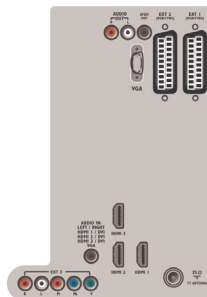

Tuner/Reception/Transmission

- Aerial Input: 75 ohm coaxial (IEC75)
- TV system: DVB COFDM 2K/8K
- Video Playback: NTSC, SECAM, PAL
- Digital TV: DVB-T MPEG4*, DVB-C MPEG4*
- Tuner bands: Hyperband, S-Channel, UHF, VHF

Connectivity

- Ext 1 Scart: Audio L/R, CVBS in, RGB
- Ext 2 Scart: Audio L/R, CVBS in, RGB
- Ext 3: YPbPr, Audio L/R in
- Front / Side connections: HDMI v1.3, S-video in, CVBS in, Audio L/R in, Headphone Out, USB
- Other connections: Analog audio Left/Right out, PC Audio in, PC-In VGA, S/PDIF out (coaxial), Common Interface Plus (CI+), Common Interface
- HDMI 1: HDMI v1.3
- HDMI 2: HDMI v1.3

- HDMI 3: HDMI v1.3
- EasyLink (HDMI-CEC): One touch play, Remote control pass-through, System audio control, System standby

Power

- Ambient temperature: 5 °C to 35 °C
- Mains power: 220 - 240V, 50Hz
- Power consumption (typical): 88 W
- Standby power consumption: 0.15 W

Dimensions

- Set dimensions (W x H x D): 762 x 470 x 88 mm
- Set dimensions with stand (W x H x D): 762 x 522 x 220 mm
- Weight incl. Packaging: 15.4 kg
- Product weight: 9.8 kg
- Product weight (+stand): 12.6 kg
- Box dimensions (W x H x D): 953 x 604 x 199 mm
- VESA wall mount compatible: 200 x 200 mm

Accessories

- Included accessories: Tabletop swivel stand, Power cord, Quick start guide, Warranty certificate, Remote Control, Batteries for remote control

Rear connectors