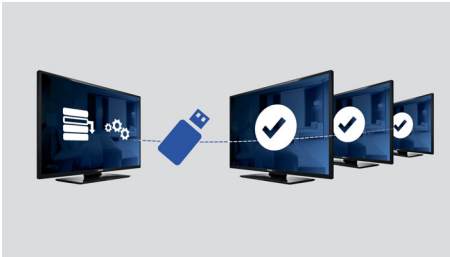

PHILIPS

Highlights

USB Cloning

Provides the ability to easily copy all programming and channel programming settings from one TV into other TV sets in less than a minute. The feature ensures uniformity between TV sets and significantly reduces installation time and costs.

Volume limitation

This feature predefines the volume range with which the TV set is allowed to operate, preventing excessive volume adjustments and avoiding disturbance of next door guests.

Installation menu locking

Welcome Page

A welcome greeting is displayed each time the TV set is switched on.

Specifications

Picture/Display

- Display: LED Full HD
- Diagonal screen size: 40 inch / 102 cm
- Aspect ratio: 16:9
- Panel resolution: 1920x1080p
- Viewing angle: 176° (H) / 176° (V)
- Picture enhancement: Digital Crystal Clear, 100 Hz Perfect Motion Rate
- Color cabinet: Black
- Brightness: 300 cd/m²