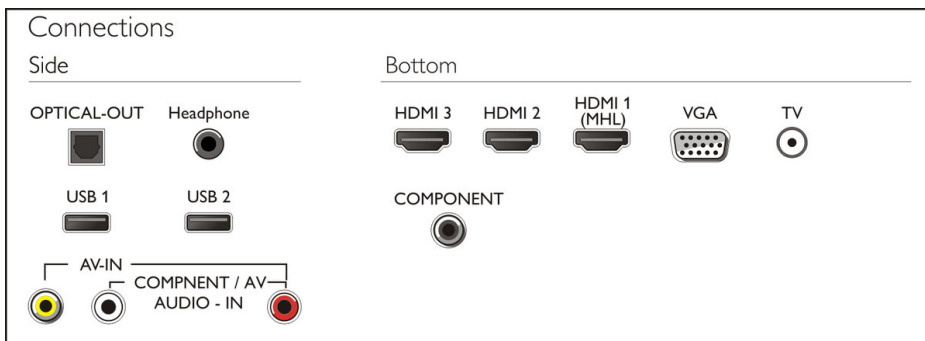

Power

- Mains power: AC 110 - 240 V 50/60Hz
- Ambient temperature: 5 °C to 40 °C
- Standby power consumption: < 0.5 W
- Power Saving Features: Auto switch-off timer
- Off mode power consumption: < 0.5 W

Dimensions

- Box dimensions (W x H x D): 1085 x 667 x 150 mm
- Set dimensions (W x H x D): 969 x 567 x 83 mm
- Set dimensions with stand (W x H x D): 969 x 625 x 226 mm
- Product weight: 7.4 kg
- Product weight (+stand): 7.5 kg
- Weight incl. Packaging: 9.8 kg
- Compatible wall mount: 400 x 200mm

Accessories

- Included accessories: Remote Control, Power cord, Quick start guide, Table top stand, 2 x AAA Batteries, Legal and safety brochure, User Manual

Convenience

- Screen Format Adjustments: 16:9, 4:3, Auto Format, Cinema, Subtitle

Highlights

Three HDMI with Easylink

Avoid cable clutter with a single cable to carry both picture and audio signals from your devices to your TV. HDMI uses uncompressed signals, ensuring the highest quality from source to screen. Together with Philips Easylink, you'll need only one remote control to perform most operations on your TV, DVD, Blu-ray, set top box or home theatre system.

USB (photos, music, video)

Share the fun. Connect your USB memory-stick, digital camera, mp3 player or other multimedia device to the USB port on your TV to enjoy photos, videos and music with the easy to use onscreen content browser.

PC input (VGA)

Use your TV as a monitor. Simply connect using a VGA cable and you are ready to go.

Issue date 2020-05-08

Version: 6.2.1

12 NC: 8670 001 47457
EAN: 87 18863 01373 1

© 2020 Koninklijke Philips N.V.
All Rights reserved.

Specifications are subject to change without notice.
Trademarks are the property of Koninklijke Philips N.V.
or their respective owners.

www.philips.com

* EPG and actual visibility (up to 8 days) is country and operator dependent.
* The TV supports DVB reception for 'Free to air' broadcast. Specific DVB operators may not be supported. An up to date list can be found in the FAQ section of the Philips support website. For some operators Conditional Access and subscription are required. Contact your operator for more information.
* (Philips) only compatible with specific Philips player device.