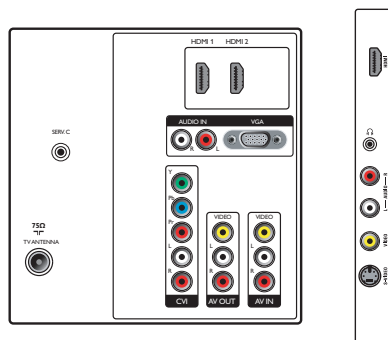

Tuner/Reception/Transmission

- Aerial Input: 75 ohm coaxial (IEC75)
- TV system: PAL I, PAL B/G, PAL D/K, SECAM B/G, SECAM D/K
- Video Playback: NTSC, SECAM, PAL
- Tuner bands: Hyperband, S-Channel, UHF, VHF
- Number of Preset Channels: 99
- Tuner Display: PLL

Connectivity

- AV 1: Audio L/R in, YPbPr
- AV 2: Audio L/R in, CVBS in
- HDMI 1: HDMI v1.3
- HDMI 2: HDMI v1.3
- EasyLink (HDMI-CEC): One touch play, System info (menu language), System standby
- Front / Side connections: Audio L/R in, CVBS in, Headphone Out, S-video in, HDMI v1.3
- Other connections: PC-in VGA + Audio L/R in

Power

- Ambient temperature: 5 °C to 40 °C
- Mains power: 100-240V, 50/60Hz
- Power consumption: 200 W
- Standby power consumption: (typical) <0.15W

Dimensions

- Set dimensions (W x H x D): 1046 x 645 x 88 mm

- Set dimensions with stand (W x H x D): 1046 x 716 x 262 mm
- Weight incl. Packaging: 31.5 kg
- Product weight: 20 kg
- Product weight (+stand): 25.5 kg
- Box dimensions (W x H x D): 1171 x 810 x 333 mm
- VESA wall mount compatible: 400 x 400 mm

Accessories

- Included accessories: Tabletop swivel stand, Power cord, Quick start guide, User Manual, Registration card, Warranty certificate, Remote Control, Batteries for remote control

Issue date 2012-01-20

Version: 1.0.60

12 NC: 8670 000 34733
EAN: 87 12581 37159 3

© 2012 Koninklijke Philips Electronics N.V.
All Rights reserved.

Specifications are subject to change without notice.
Trademarks are the property of Koninklijke Philips
Electronics N.V. or their respective owners.

www.philips.com