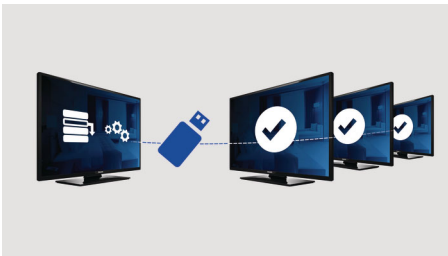

USB Cloning

Provides the ability to easily copy all programming and channel programming settings from one TV into other TV sets in less than a minute. The feature ensures uniformity

between TV sets and significantly reduces installation time and costs.

PrisonMode

To control communication, this Hospitality TV is equipped with a specific PrisonMode setting. This Advanced Security Mode switches off certain settings not demanded by the detention market like Teletext, Electronic Programme Guide, Subtitles and USB ports.