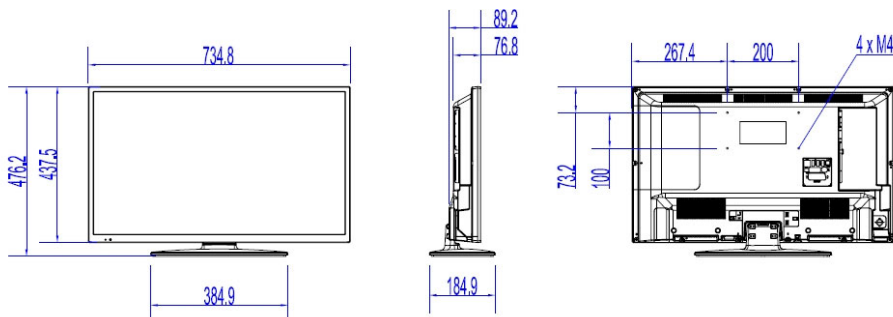

## Picture/Display

- Display: LED HD TV
- Diagonal screen size: 32 inch / 80 cm
- Aspect ratio: 16:9
- Panel resolution: 1366 x 768p
- Brightness: 300 cd/m<sup>2</sup>
- Viewing angle: 178° (H) / 178° (V)
- Contrast ratio (typical): 4000

## Dimensions

- Set dimensions (W x H x D): 735 x 438 x 77/89 mm
- Set dimensions with stand (W x H x D): 735 x 476 x 185 mm
- Product weight: 5.1 kg
- Product weight (+stand): 5.6 kg
- VESA wall mount compatible: M4, 200 x 100 mm