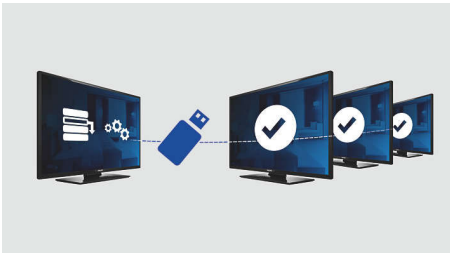

USB Cloning

Provides the ability to easily copy all programming and channel programming

settings from one TV into other TV sets in less than a minute. The feature ensures uniformity between TV sets and significantly reduces installation time and costs.

PrisonMode

To control communication, this Hospitality TV is equipped with a specific PrisonMode setting. This Advanced Security Mode switches off certain settings not needed by the detention market, like Teletext, Electronic Programme Guide, Subtitles and USB ports.