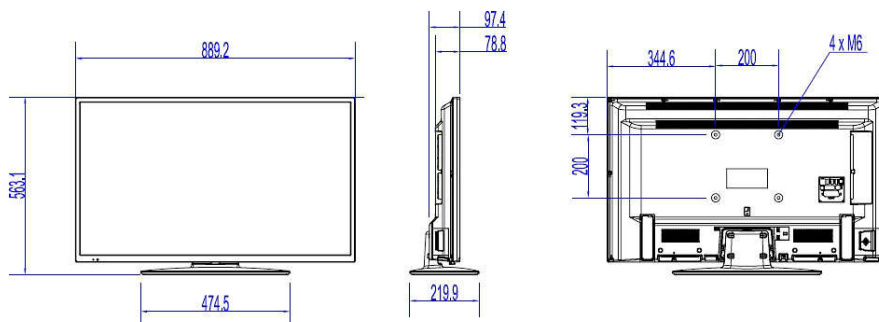

Specifications

Picture/Display

- Aspect ratio: 16:9
- Diagonal screen size (inch): 39 inch
- Diagonal screen size (metric): 98 cm
- Display: LED HD TV
- Panel resolution: 1366 x 768p
- Brightness: 300 cd/m²
- Viewing angle: 178° (H)/178° (V)

Connectivity Enhancements

- EasyLink (HDMI CEC): One touch play, System Standby, RC pass through

Design

- Colour: Black

Dimensions

- Set Width: 889 mm
- Set Height: 523 mm
- Set Depth: 79/97 mm
- Product weight: 6.6 kg
- Set width (with stand): 889 mm
- Set height (with stand): 563 mm
- Set depth (with stand): 220 mm
- Product weight (+stand): 7.5 kg
- Wall-mount compatible: 200 x 200 mm, M6