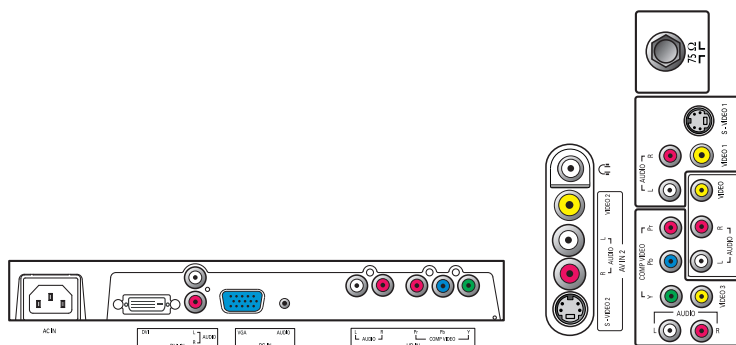

- Child Protection: Child Lock+Parental Control
- Clock: Sleep Timer
- Ease of Installation: Autostore, Fine Tuning, PLL

Digital Tuning

- Ease of Use: Auto Volume Leveller (AVL), Smart Picture, Smart Sound
- Picture in Picture: Picture in graphics
- Remote Control: TV
- Remote control type: RC19335016
- Screen Format Adjustments: 4:3, Subtitle Zoom, Superwide, Widescreen, Zoom 14:9, Zoom 16:9
- Teletext: 10 page Smart Text
- VESA Mount: 200 x 100 mm (in rear center)

Tuner/Reception/Transmission

- Aerial Input: 75 ohm coaxial (IEC75)
- TV system: PAL I, PAL B/G, SECAM B/G, SECAM D/K
- Tuner bands: Hyperband, S-Channel, UHF, VHF

Connectivity

- AV 1: Audio L/R in, CVBS in, S-Video
- AV 2: Audio L/R in, CVBS in, S-Video
- AV 3: Audio L/R in, CVBS in, YPbPr
- AV 4: Audio L/R in, YPbPr
- AV 5: Audio L/R in, DVI-D with HDCP
- Other connections: Analog audio Left/Right out, Composite video (CVBS) out, Headphone out, PC Audio in, PC-In VGA

Power

- Ambient temperature: 5 °C to 40 °C
- Mains power: 90-264 VAC, 50/60 Hz
- Power consumption: < 130 W
- Standby power consumption: < 2 W

Dimensions

- Set dimensions with stand (W x H x D): 925 x 548 x 238 mm
- Set dimensions with stand in inch (W x H x D): 36.4 x 21.6 x 9.4 inch
- Product weight (+stand): 18.5 kg
- Product weight (+stand) (lb): 40.7 lb

Accessories

- Included accessories: Power cord, Quick start guide, User Manual, Warranty certificate, Remote Control, Batteries for remote control

Issue date 2012-05-20

Version: 2.0.5

12 NC: 8670 000 27479
EAN: 87 12581 31861 1

© 2012 Koninklijke Philips Electronics N.V.
All Rights reserved.

Specifications are subject to change without notice.
Trademarks are the property of Koninklijke Philips
Electronics N.V. or their respective owners.

www.philips.com