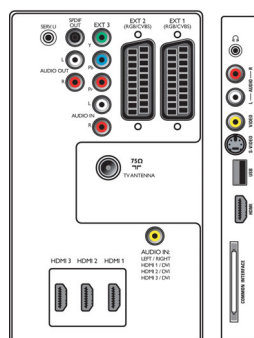

- Aerial Input: 75 ohm coaxial (IEC75)
- TV system: PAL I, PAL B/G, PAL D/K, SECAM B/G, SECAM D/K, SECAM L/L', DVB COFDM 2K/8K
- Video Playback: NTSC, SECAM, PAL
- Digital TV: DVB Terrestrial*
- Tuner bands: Hyperband, S-Channel, UHF, VHF
- Tuner Display: PLL

Connectivity

- Ext 1 Scart: Audio L/R, CVBS in/out, RGB
- Ext 2 Scart: Audio L/R, CVBS in/out, RGB
- Ext 3: YPbPr, Audio L/R in
- Ext 4: HDMI v1.3
- Ext 5: HDMI v1.3
- Ext 6: HDMI v1.3
- EasyLink (HDMI-CEC): One touch play, System standby
- Front/Side connections: HDMI v1.3, S-video in, CVBS in, Audio L/R in, Headphones Out, USB
- Other connections: Analogue audio Left/Right out, PC Audio in, S/PDIF out (coaxial), Common Interface

Power

- Ambient temperature: 5°C to 35°C
- Mains power: 220 - 240 V, 50/60 Hz
- Power consumption: 260 W
- Standby power consumption: 0.15 W

Dimensions

- Set dimensions (W x H x D): 1163 x 712 x 104 mm
- Set dimensions with stand (W x H x D): 1163 x 786 x 310 mm
- Weight incl. Packaging: 48.7 kg
- Product weight: 27.5 kg
- Product weight (+stand): 34.3 kg
- Box dimensions (W x H x D): 1287 x 883 x 391 mm
- VESA wall mount compatible: 400 x 400 mm

Accessories

- Included accessories: Tabletop swivel stand, Power cord, Quick start guide, User Manual, Warranty certificate, Remote Control, Batteries for remote control

Stereo system				Transmission system						
2CS DK	NICAM DK	2CS BG	NICAM I	NICAM LL	PAL BG	PAL D/K	PAL I	SECAM BG	SECAM DK	SECAM LL
•	•	•	•	•	•	•	•	•	•	•

Issue date 2019-06-26

Version: 4.0.26

12 NC: 8670 000 36253
EAN: 87 12581 38878 2

© 2019 Koninklijke Philips N.V.
All Rights reserved.

Specifications are subject to change without notice.
Trademarks are the property of Koninklijke Philips N.V.
or their respective owners.

www.philips.com