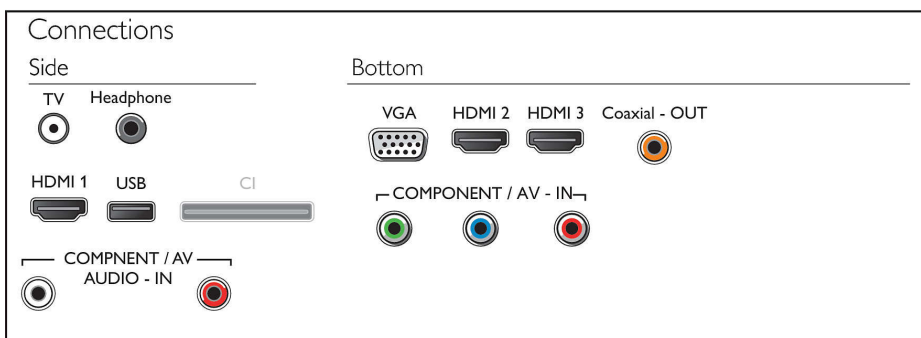

Issue date 2023-10-18

Version: 3.1.3

EAN: 87 18863 00942 0

© 2023 Koninklijke Philips N.V.
All Rights reserved.

Specifications are subject to change without notice.
Trademarks are the property of Koninklijke Philips N.V.
or their respective owners.

www.philips.com