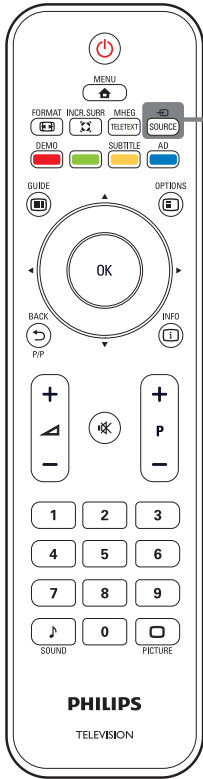

Register your product and get support at

www.philips.com/welcome

26PFL3404H/12
26PFL3404D/12
32PFL3404D/12
42PFL3604D/12
26PFL3404D/05

Quick

Start

PHILIPS

1

2

3

4

HDMI	
☆☆☆☆	
YPbPr & AUDIO L/R	
☆☆☆	
SCART	
☆☆	
AUDIO L/R & VIDEO IN	
☆☆	

Specifications are subject to change without notice
Trademarks are the property of Koninklijke Philips Electronics N.V.
or their respective owners
2009 © Koninklijke Philips Electronics N.V. All rights reserved.