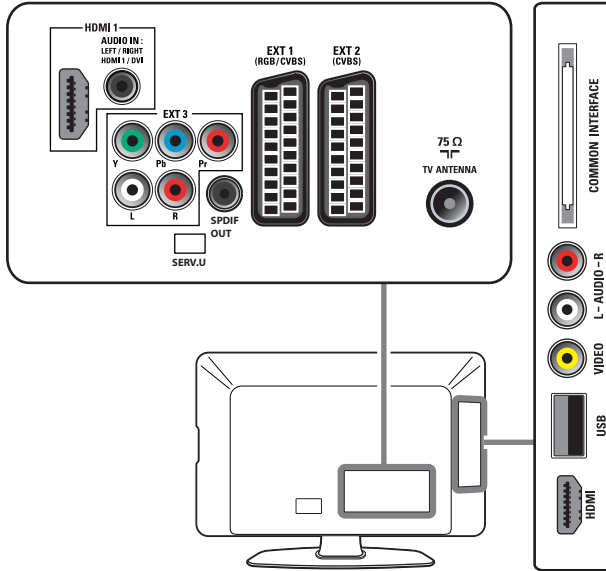

Register your product and get support at

www.philips.com/welcome

26PFL3404H/12
26PFL3404D/12
32PFL3404D/12
42PFL3604D/12
26PFL3404D/05

Quick

Start

PHILIPS

1

2

3

4

HDMI	
☆☆☆☆	
YPbPr & AUDIO L/R	
☆☆☆	
SCART	
☆☆	
AUDIO L/R & VIDEO IN	
☆☆	

Specifications are subject to change without notice
Trademarks are the property of Koninklijke Philips Electronics N.V.
or their respective owners
2009 © Koninklijke Philips Electronics N.V. All rights reserved.