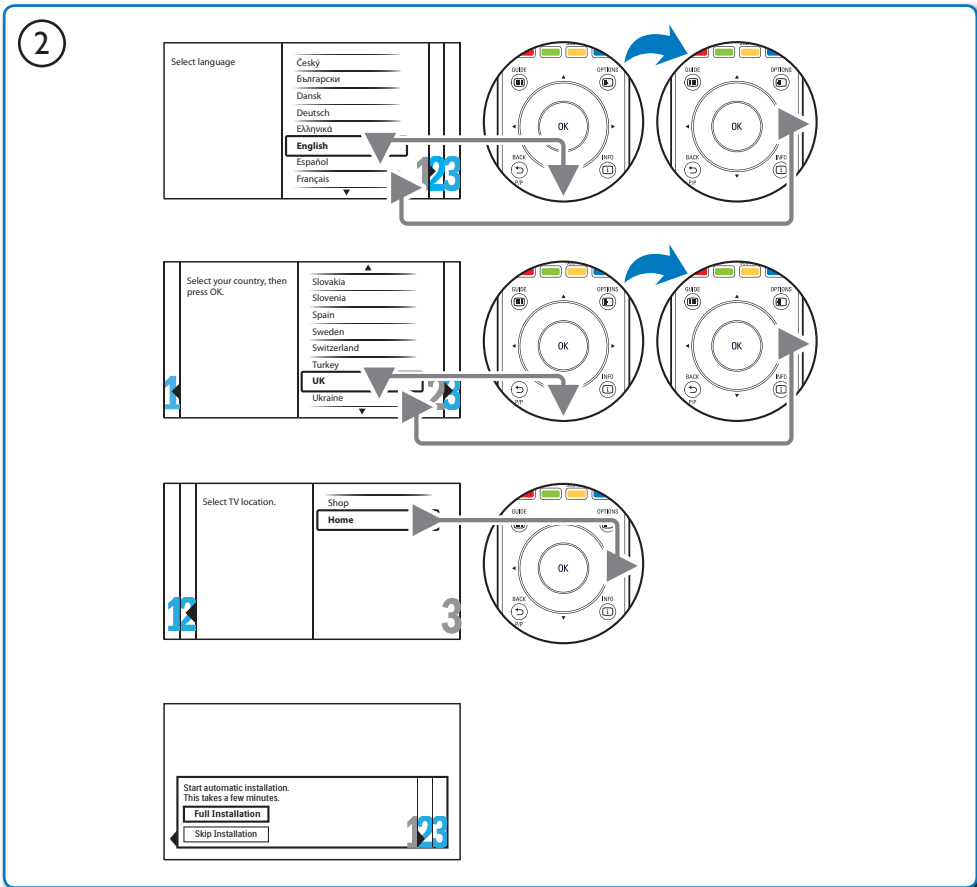

Register your product and get support at

www.philips.com/welcome

26PFL3404H/12
26PFL3404D/12
32PFL3404D/12
42PFL3604D/12
26PFL3404D/05

Quick

Start

PHILIPS

1

2

3

4

HDMI	
☆☆☆☆	
YPbPr & AUDIO L/R	
☆☆☆	
SCART	
☆☆	
AUDIO L/R & VIDEO IN	
☆☆	

Specifications are subject to change without notice
Trademarks are the property of Koninklijke Philips Electronics N.V.
or their respective owners
2009 © Koninklijke Philips Electronics N.V. All rights reserved.