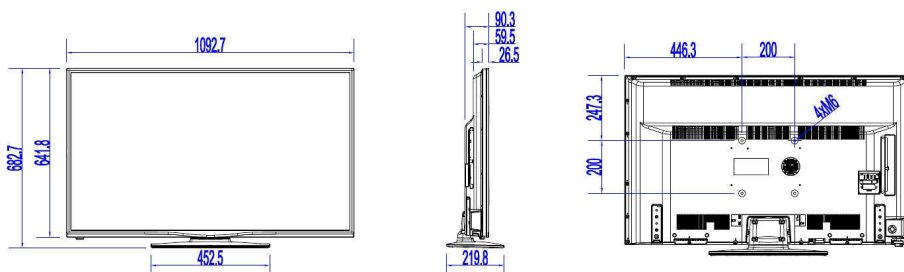

LED TV

With LED backlight you can enjoy low power consumption and beautiful images with high brightness, incredible contrast and vibrant colors

Specifications

Picture/Display

- Aspect ratio: 16:9
- Diagonal screen size (inch): 48 inch
- Diagonal screen size (metric): 121 cm
- Display: LED Full HD
- Brightness: 300 cd/m²
- Contrast ratio (typical): 4000
- Panel resolution: 1920x1080p
- Viewing angle: 178° (H) / 178° (V)

Connectivity Enhancements

- EasyLink (HDMI CEC): One touch play, System Standby, RC pass through

Design

- Colour: Black

Dimensions

- Product weight: 10.1 kg

- Set Width: 1093 mm
- Set width (with stand): 1093 mm
- Wall mount compatible: M6, 200 x 200 mm
- Set Height: 642 mm
- Set Depth: 81/97 mm
- Set height (with stand): 681 mm
- Set depth (with stand): 220 mm
- Product weight (+stand): 11.0 kg