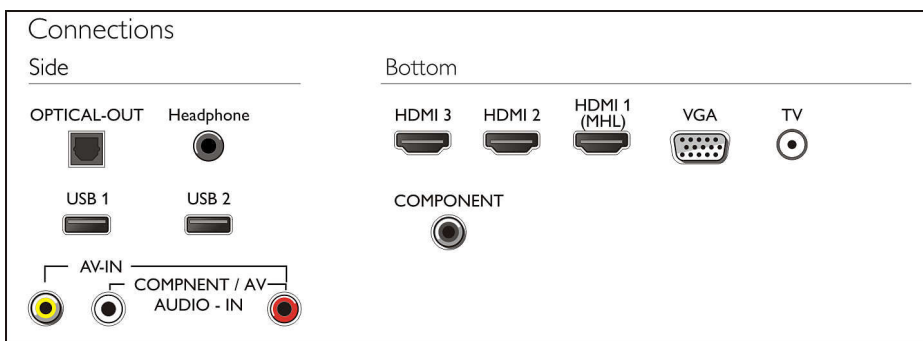

Issue date 2023-10-21

Version: 7.0.1

EAN: 87 18863 01458 5

© 2023 Koninklijke Philips N.V.
All Rights reserved.

Specifications are subject to change without notice.
Trademarks are the property of Koninklijke Philips N.V.
or their respective owners.

www.philips.com

* EPG and actual visibility (up to 8 days) is country and operator dependent.

* The TV supports DVB reception for 'Free to air' broadcast. Specific DVB operators may not be supported. An up to date list can be found in the FAQ section of the Philips support website. For some operators Conditional Access and subscription are required. Contact your operator for more information.

* (Philips) only compatible with specific Philips player device.