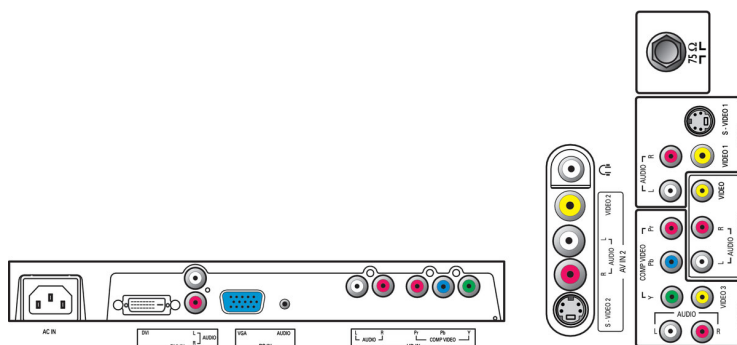

- Child Protection: Child Lock+Parental Control
- Clock: Sleep Timer
- Ease of Installation: Autostore, Fine Tuning, PLL

Digital Tuning

- Ease of Use: Auto Volume Leveller (AVL), Smart Picture, Smart Sound
- Picture in Picture: Picture in graphics
- Remote Control: TV
- Remote control type: RC19335016
- Screen Format Adjustments: 4:3, Subtitle Zoom, Superwide, Widescreen, Zoom 14:9, Zoom 16:9
- Teletext: 10 page Smart Text
- VESA Mount: 200 x 100 mm (in rear center)

Tuner/Reception/Transmission

- Aerial Input: 75 ohm coaxial (IEC75)
- TV system: PAL I, PAL B/G, SECAM B/G, SECAM D/K
- Tuner bands: Hyperband, S-Channel, UHF, VHF

Connectivity

- AV 1: Audio L/R in, CVBS in, S-Video
- AV 2: Audio L/R in, CVBS in, S-Video
- AV 3: Audio L/R in, CVBS in, YPbPr
- AV 4: Audio L/R in, YPbPr
- AV 5: Audio L/R in, DVI-D with HDCP
- Other connections: Analog audio Left/Right out, Composite video (CVBS) out, Headphone out, PC Audio in, PC-In VGA

Power

- Ambient temperature: 5 °C to 40 °C
- Mains power: 90-264 VAC, 50/60 Hz
- Power consumption: < 130 W
- Standby power consumption: < 2 W

Dimensions

- Set dimensions with stand (W x H x D): 925 x 548 x 238 mm
- Set dimensions with stand in inch (W x H x D): 36.4 x 21.6 x 9.4 inch
- Product weight (+stand): 18.5 kg
- Product weight (+stand) (lb): 40.7 lb

Accessories

- Included Accessories: Power cord, Quick start guide, User Manual, Warranty certificate, Remote Control, Batteries for remote control

Issue date 2022-04-26

Version: 2.0.5

12 NC: 8670 000 27479
EAN: 87 12581 31861 1

© 2022 Koninklijke Philips N.V.
All Rights reserved.

Specifications are subject to change without notice.
Trademarks are the property of Koninklijke Philips N.V.
or their respective owners.

www.philips.com