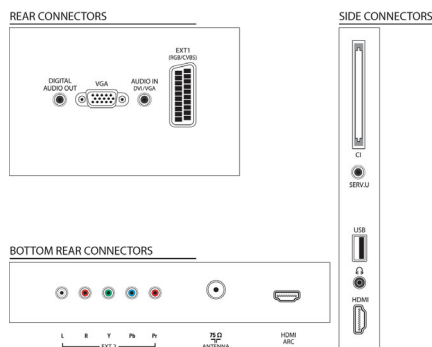

Multimedia Applications

- Multimedia connections: USB
- Playback Formats: H.264/MPEG-4 AVC, JPEG Still pictures, MP3, MPEG1, MPEG2, MPEG4

Convenience

- Electronic Programme Guide: 8-day Electronic Programme Guide
- Screen Format Adjustments: 4:3, Auto Format,

- Movie expand 14:9, Movie expand 16:9, Subtitle Zoom, Super Zoom, Widescreen
- Teletext: 1000-page Smart Text

Tuner/Reception/Transmission

- Aerial Input: 75 ohm coaxial (IEC75)
- Digital TV: DVB-C MPEG2*, DVB-C MPEG4*, DVB-T MPEG2*, DVB-T MPEG4*
- TV system: PAL B/G, PAL D/K, SECAM B/G, SECAM D/K, PAL I, SECAM L/L'
- Video Playback: NTSC, PAL, SECAM

Power

- Mains power: 220-240 V; 50 Hz
- Ambient temperature: 5°C to 35°C
- Energy Label Class: C
- Annual energy consumption: 105 kWh
- Standby power consumption: 0.3 W
- Presence of lead: Yes*

Dimensions

- Box dimensions (W x H x D): 1000 x 610 x 160 mm
- Set dimensions (W x H x D): 796 x 508.4 x 93 mm
- Set dimensions with stand (W x H x D): 796 x 556 x 221.4 mm
- Product weight: 8.35 kg
- Product weight (+stand): 10 kg
- Weight incl. Packaging: 12.7 kg
- Compatible wall mount: 200 x 200 mm

Accessories

- Included accessories: Power cord, Remote Control, 2 x AAA Batteries, Tabletop stand, User Manual, Quick start guide, Warranty Leaflet

Issue date 2019-06-22

Version: 2.3.5

12 NC: 8670 000 76612
EAN: 87 12581 60411 0

© 2019 Koninklijke Philips N.V.
All Rights reserved.

Specifications are subject to change without notice.
Trademarks are the property of Koninklijke Philips N.V.
or their respective owners.

www.philips.com

* The TV supports DVB reception for 'Free to air' broadcast. Specific DVB operators may not be supported. An up to date list can be found in the FAQ section of the Philips support website. For some operators Conditional Access and subscription are required. Contact your operator for more information.

* 8 days EPG, service not available in all countries

* Energy consumption in kWh per year based on the power consumption of the television operating 4 hours per day for 365 days. The actual energy consumption will depend on how the television is used.

* Typical on-mode power consumption measured according to IEC62087 Ed 2.

* This television contains lead only in certain parts or components where no technology alternatives exist in accordance with existing exemption clauses under the RoHS Directive.