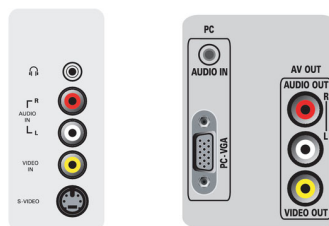

Tuner/Reception/Transmission

- Aerial Input: 75 ohm coaxial (IEC75)
- TV system: PAL I, PAL B/G, PAL D/K, SECAM B/G, SECAM D/K
- Video Playback: NTSC, SECAM, PAL
- Tuner bands: Hyperband, S-Channel, UHF, VHF
- Number of Preset Channels: 100
- Tuner Display: PLL

Connectivity

- AV 1: Audio L/R in, YPbPr
- AV 2: Audio L/R in, YPbPr
- AV 3: Audio L/R in, CVBS in, S-Video in
- AV 4: HDMI
- AV 5: HDMI
- Number of AV connections: 7
- Front / Side connections: Audio L/R in, CVBS in, Headphone out, S-video in
- Other connections: Monitor out, CVBS, L/R (cinch), PC Audio in, PC-In VGA

Power

- Ambient temperature: 5 °C to 40 °C
- Mains power: 100-240V, 50/60Hz
- Power consumption: 240 W
- Standby power consumption: <1W

Accessories

- Included Accessories: Tabletop swivel stand, Power cord, Quick start guide, User Manual, Registration card, Warranty certificate, Remote Control, Batteries for remote control

Dimensions

- Color cabinet: Black cabinet with Black Hi Gloss deco Frame
- Set dimensions (W x H x D): 1046 x 686 x 116 mm
- Set dimensions with stand (W x H x D): 1046 x 747 x 265 mm
- Product weight: 26.5 kg
- Product weight (+stand): 33.5 kg
- Box dimensions (W x H x D): 1148 x 795 x 277 mm
- Weight incl. Packaging: 40 kg
- VESA wall mount compatible: 600 x 400 mm

Issue date 2019-06-28

Version: 6.0.24

12 NC: 8670 000 29257
EAN: 87 12581 33031 6

© 2019 Koninklijke Philips N.V.
All Rights reserved.

Specifications are subject to change without notice.
Trademarks are the property of Koninklijke Philips N.V.
or their respective owners.

www.philips.com