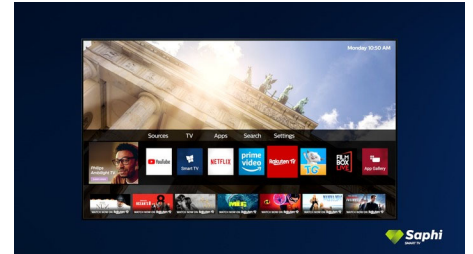

Philips picture precision.

- Dolby Vision and Dolby Atmos. Cinematic vision and sound.
- HDR10+ supported. See more of what the director intended.

SAPHI. The smart way to enjoy your TV.

- Philips TV Collection. Netflix, Prime Video, and more.
- One-button access to a clear icon-based menu.

Dolby Vision and Dolby Atmos

Support for Dolby's premium sound and video formats means the HDR content you watch will look-and sound-gloriously real. Whether

it's the latest streaming series or a Blu-Ray disc set, you'll enjoy contrast, brightness, and color that reflect the director's original intentions. And hear spacious sound with clarity, detail, and depth.

screen colours onto the walls, and into the room, in real time. You get perfectly tuned ambient lighting. And one more reason to love your TV.

Saphi Smart TV

SAPHI is a fast, intuitive operating system that makes your Philips Smart TV a real pleasure to use. Enjoy great picture quality and one-button access to a clear icon-based menu. Operate your TV with ease, and quickly navigate to popular Philips Smart TV apps including YouTube, Netflix, and more.