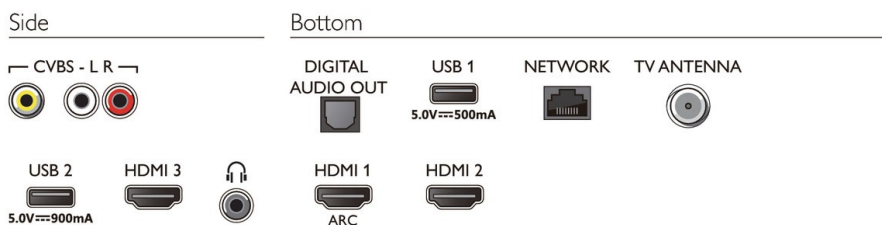

Supported Display Resolution

- Computer inputs on all HDMI: up to 4K UHD 3840x2160 @60Hz
- Video inputs on all HDMI: up to 4K UHD 3840x2160 @60Hz, HDR10/HLG (Hybrid Log Gamma), HDR10+/Dolby Vision

Tuner/Reception/Transmission

- Digital TV: ISDB-T
- MPEG Support: MPEG2, MPEG4
- Video Playback: NTSC, PAL, SECAM
- TV Program guide*: 8 day Electronic Program Guide
- Signal strength indication
- HEVC support

Power

- Mains power: AC 110 - 240 V 50/60Hz
- Ambient temperature: 5 °C to 35 °C
- Standby power consumption: <0.3W
- Power Saving Features: Auto switch-off timer, Picture mute (for radio), Eco mode

Dimensions

- Box dimensions (W x H x D): 1360.0 x 860.0 x 160.0 mm
- Set dimensions (W x H x D): 1236.6 x 723.6 x 79.9 mm
- Set dimensions with stand (W x H x D): 1236.6 x 742.0 x 235.4 mm

- Product weight: 16.1 kg
- Product weight (+stand): 16.4 kg
- Weight incl. Packaging: 20.5 kg
- VESA wall mount compatible: 300 x 200 mm
- Stand dimensions (W x H x D): 790.0 x 18.4 x 235.4 mm

Color & Finishing

- TV Front: Indigo grey

Accessories

- Included accessories: Remote Control, 2 x AAA Batteries, Table top stand, Power cord, Quick start guide, Legal and safety brochure

Connections

Issue date 2021-07-09

Version: 4.0.1

12 NC: 8670 001 67826
EAN: 87 18863 02451 5

© 2021 Koninklijke Philips N.V.
All Rights reserved.

Specifications are subject to change without notice.
Trademarks are the property of Koninklijke Philips N.V.
or their respective owners.

www.philips.com

* EPG and actual visibility (up to 8 days) is country and operator dependent.
* The TV supports DVB reception for 'Free to air' broadcast. Specific DVB operators may not be supported. An up to date list can be found in the FAQ section of the Philips support website. For some operators Conditional Access and subscription are required. Contact your operator for more information.
* Philips TV Remote app and related functionalities vary per TV model, operator, and country, as well as smart device model and OS. For more details please visit: www.philips.com/TVRemoteapp.
* Smart TV app offerings vary per TV model and country. For more details please visit: www.philips.com/smarttv.
* USB recording for digital channels only, recordings may be limited by broadcast copy protection (C+). Country and channel restrictions may apply.
* Compatibility depends on Wifi Miracast certification & Android 4.2 or later. For more details please refer to your device documentation.
* This television contains lead only in certain parts or components where no technology alternatives exist in accordance with existing exemption clauses under the RoHS Directive.
* Energy consumption in kWh per year, based on the power consumption of the television operating 4 hours per day for 365 days. The actual energy consumption will depend on how the television is used.