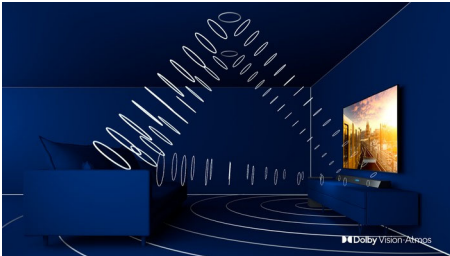

Dolby Vision and Dolby Atmos

Support for Dolby's premium sound and video formats means the HDR content you watch will look-and sound-gloriously real. Whether

it's the latest streaming series or a Blu-Ray disc set, you'll enjoy contrast, brightness, and color that reflect the director's original intentions. And hear spacious sound with clarity, detail, and depth.