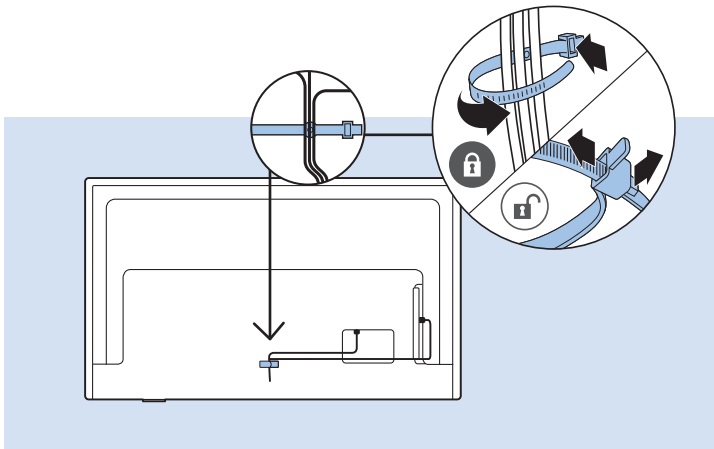

7b 43"

8

9

32"

VESA (x)

100 mm M6

 80 cm

43"

VESA (x, y)

200x200 mm M6

 108 cm

Digital Audio System - HDMI ARC

Digital Audio System - OPTICAL

Blu-ray - HDMI

Computer - HDMI

USB Flash Drive