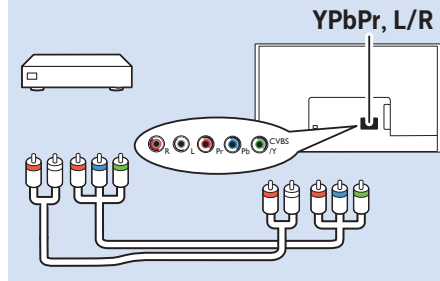

Video Player - YPbPr, L/R