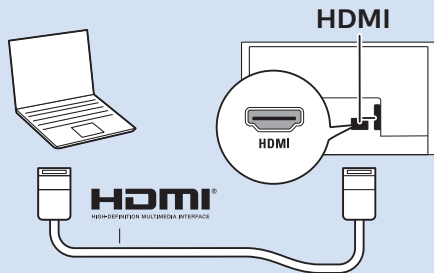

VESA (x, y)

200x200 mm M6

 108 cm

Digital Audio System - HDMI ARC

Digital Audio System - OPTICAL

Blu-ray - HDMI

Computer - HDMI

USB Flash Drive