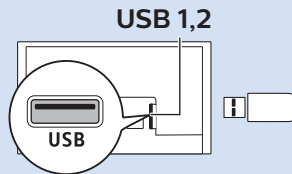

VESA (x, y)

200x200 mm M6

 108 cm

Digital Audio System - HDMI ARC

Digital Audio System - OPTICAL

Blu-ray - HDMI

Computer - HDMI

USB Flash Drive