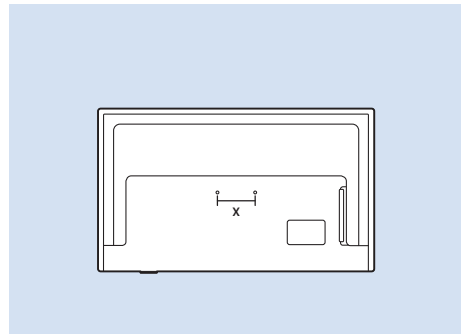

VESA (x, y)

200x200 mm M6

 108 cm

Digital Audio System - HDMI ARC

Digital Audio System - OPTICAL

Blu-ray - HDMI

Computer - HDMI

USB Flash Drive