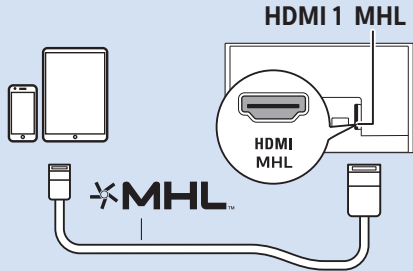

VESA (x, y)

200x200 mm M6

 108 cm

Digital Audio System - HDMI ARC

Digital Audio System - OPTICAL

Blu-ray - HDMI

Computer - HDMI

USB Flash Drive

USB Hard Drive

Headphones

Network - Wired

Network - Wireless

MHL

Video Player - YPbPr, L/R

www.philips.com/TVsupport

All registered and unregistered trademarks are property of their respective owners.
Specifications are subject to change without notice.
Philips and the Philips' shield emblem are trademarks of Koninklijke Philips N.V.
and are used under license from Koninklijke Philips N.V.
2018 © TP Vision Europe B.V. All rights reserved.