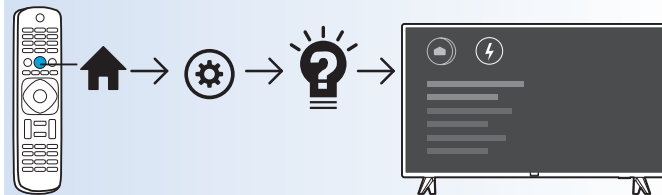

www.philips.com/TVsupport