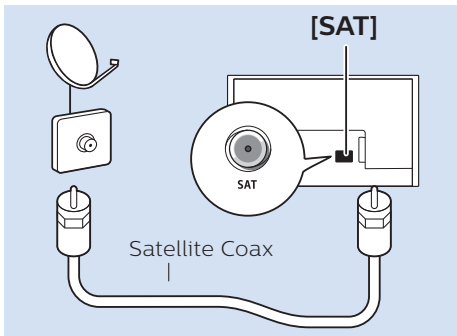

VESA (x, y)

200x200 mm M6

 108 cm

Digital Audio System - HDMI ARC

Digital Audio System - OPTICAL

Blu-ray - HDMI

Computer - HDMI

USB Flash Drive