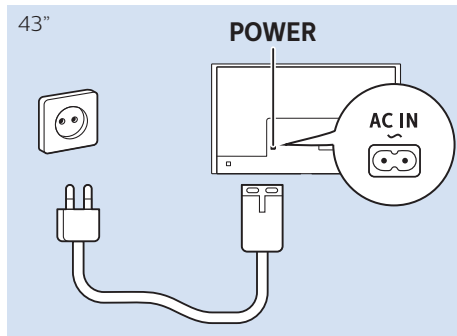

VESA (x, y)

200x200 mm M6

 108 cm

Digital Audio System - HDMI ARC

Digital Audio System - OPTICAL

Blu-ray - HDMI

Computer - HDMI

USB Flash Drive