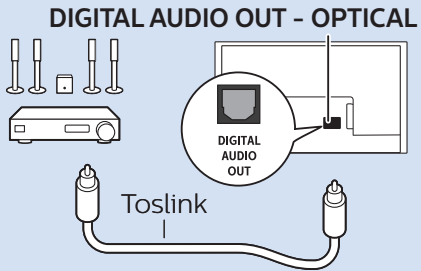

VESA (x, y)

200x200 mm M6

 108 cm

Digital Audio System - HDMI ARC

Digital Audio System - OPTICAL

Blu-ray - HDMI

Computer - HDMI

USB Flash Drive