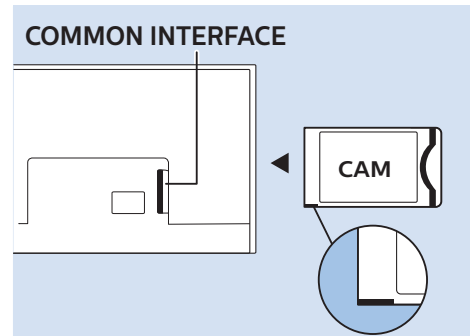

7b 43"

8

9

32"

VESA (x)

100 mm M6

 80 cm

43"

VESA (x, y)

200x200 mm M6

 108 cm

Digital Audio System - HDMI ARC

Digital Audio System - OPTICAL

Blu-ray - HDMI

Computer - HDMI

USB Flash Drive