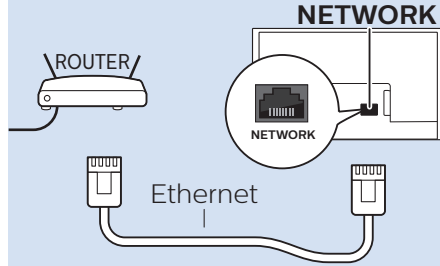

Network - Wired