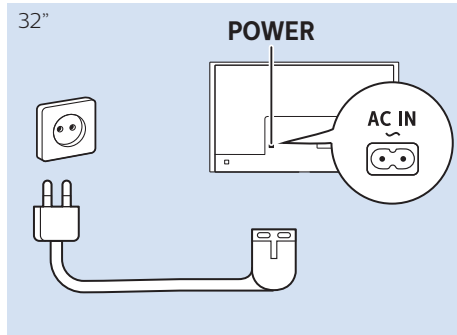

VESA (x, y)

200x200 mm M6

 108 cm

Digital Audio System - HDMI ARC

Digital Audio System - OPTICAL

Blu-ray - HDMI

Computer - HDMI

USB Flash Drive