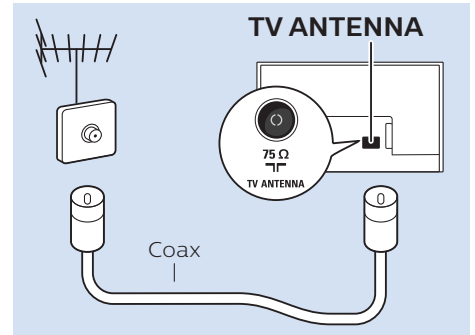

VESA (x, y)

200x200 mm M6

 108 cm

Digital Audio System - HDMI ARC

Digital Audio System - OPTICAL

Blu-ray - HDMI

Computer - HDMI

USB Flash Drive