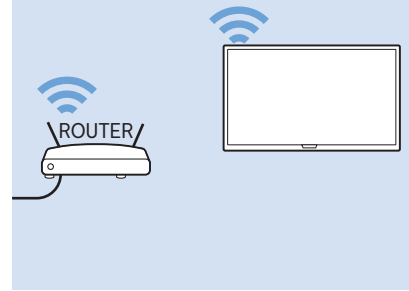

Network - Wireless