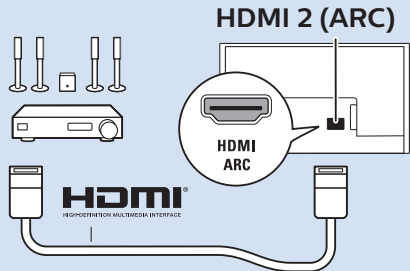

VESA (x, y)

200x200 mm M6

 108 cm

Digital Audio System - HDMI ARC

Digital Audio System - OPTICAL

Blu-ray - HDMI

Computer - HDMI

USB Flash Drive