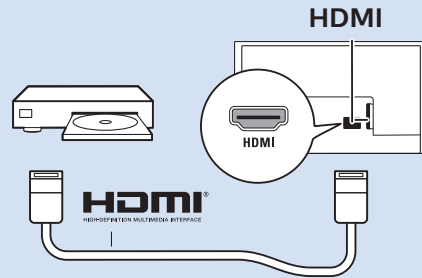

VESA (x, y)

200x200 mm M6

 108 cm

Digital Audio System - HDMI ARC

Digital Audio System - OPTICAL

Blu-ray - HDMI

Computer - HDMI

USB Flash Drive