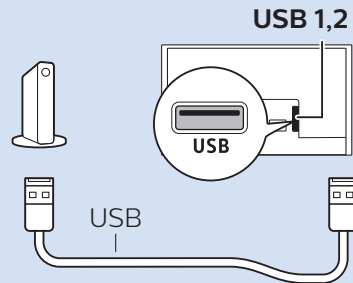

USB Hard Drive