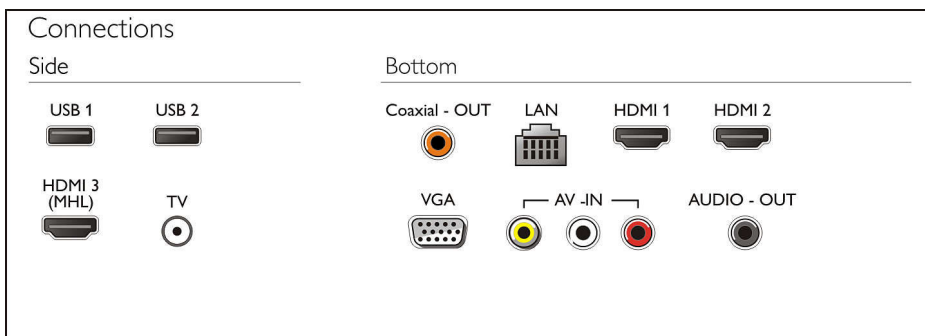

Issue date 2023-10-21

Version: 11.1.1

EAN: 87 18863 01407 3

© 2023 Koninklijke Philips N.V.
All Rights reserved.

Specifications are subject to change without notice. Trademarks are the property of Koninklijke Philips N.V. or their respective owners.

www.philips.com