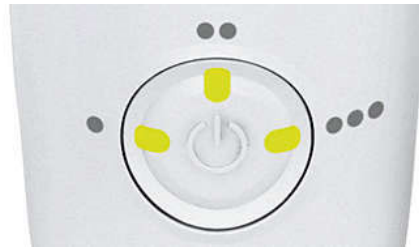

Micro-droplet technology

Our clinically proven results are possible thanks to our unique technology, which combines air and

mouthwash or water to powerfully yet gently clean between teeth and along the gumline.

AirFloss Pro nozzle's powerful spray can be customised to your liking, with single, double or triple bursts for each press of the activation button.

Easily start a healthy habit

Interproximal cleaning is very important for overall oral health. AirFloss is an easy way to clean deeper between teeth, helping to form a healthy habit.

Specifications

Design and finishing

- Nozzle colour: Pink

Ease of use

- Nozzle attachment: Easily snaps on and off

Items included

- AirFloss Ultra nozzle: 3

Cleaning performance