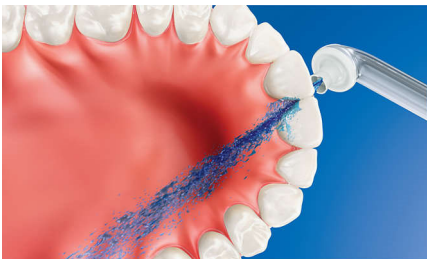

The easiest way to effectively clean between teeth

- An easy way to start a healthy habit

PHILIPS
sonicare

Highlights

Better gum health

Philips Sonicare AirFloss Pro/Ultra nozzle is clinically proven to improve gum health as much as floss.** Helps improve gum health in as little as two weeks.

Up to 99.9% plaque removal

AirFloss Pro/Ultra removes up to 99.9% of plaque from treated areas.***

Helps prevent cavities

By gently bursting away plaque that brushing missed, Philips Sonicare AirFloss Pro nozzle helps prevent cavities from forming in the spaces between your teeth.

Micro-droplet technology

Our clinically proven results are possible thanks to our unique technology, which combines air and

mouthwash or water to powerfully yet gently clean between teeth and along the gumline.

AirFloss Pro nozzle's powerful spray can be customised to your liking, with single, double or triple bursts for each press of the activation button.

Easily start a healthy habit

Interproximal cleaning is very important for overall oral health. AirFloss is an easy way to clean deeper between teeth, helping to form a healthy habit.