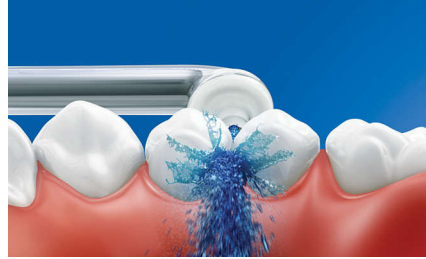

High-performance nozzle

The new AirFloss Pro/Ultra high-performance nozzle amplifies the power of our air and micro-droplet technology to be more effective and efficient than ever.