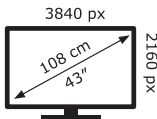

ENERG

PHILIPS

43PUS7506/62

63 kWh/1000h

ABCDEF**G**

100 kWh/1000h

2019/2013

X40G007781336A