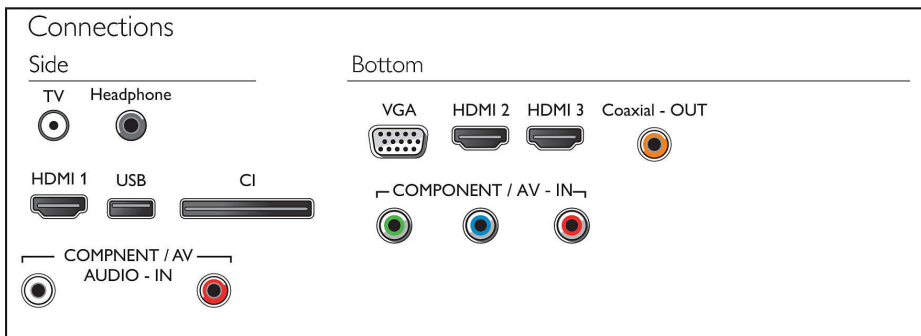

49PFT5200/56

Specifications

Picture/Display

- Aspect ratio: 4:3/16:9
- Diagonal screen size (inch): 49 inch
- Diagonal screen size (metric): 123 cm
- Display: LED Full HD
- Panel resolution: 1920x1080p
- Picture enhancement: Digital Crystal Clear, 100 Hz Perfect Motion Rate
- Viewing angle: 176° (H) / 176° (V)

Supported Display Resolution

- Computer inputs: up to 1920x1080 @ 60Hz
- Video inputs: 24, 25, 30, 50, 60 Hz, up to 1920x1080p

Tuner/Reception/Transmission

- Digital TV: DVB-T/T2
- TV Program guide*: 8 day Electronic Program

* EPG and actual visibility (up to 8 days) is country and operator dependent.
* The TV supports DVB reception for 'Free to air' broadcast. Specific DVB operators may not be supported. An up to date list can be found in the FAQ section of the Philips support website. For some operators Conditional Access and subscription are required. Contact your operator for more information.
* USB recording for digital channels only, recordings may be limited by broadcast copy protection (C1+). Country and channel restrictions may apply.

Issue date 2023-10-18

Version: 2.1.1

EAN: 87 18863 00847 8

© 2023 Koninklijke Philips N.V.
All Rights reserved.

Specifications are subject to change without notice.
Trademarks are the property of Koninklijke Philips N.V. or their respective owners.

www.philips.com