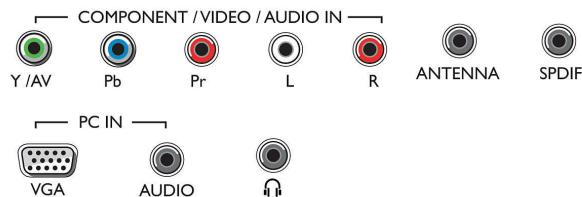

Sound

- Output power (RMS): 16W
- Sound Enhancement: Incredible Surround, Clear

Sound, Auto Volume Leveler, Bass Control, Smart Sound

Connectivity

- Number of HDMI connections: 3
- Number of component in (YPbPr): 1
- EasyLink (HDMI-CEC): One touch play, Device Auto Power OFF, INlink Control, TV Auto Power On
- Number of USBs: 1
- Other connections: Digital audio out (coaxial), Audio in (VGA/DVI), Headphone out, PC-In VGA, Antenna IEC/IFC (ATV)

Accessories

- Included accessories: Remote Control, Table top stand, Power cord, Quick start guide, Legal and safety brochure, Warranty Leaflet

Dimensions

- Set Width: 726 mm
- Set Height: 425 mm
- Set Depth: 77 mm
- Product weight: 4.8 kg
- Set width (with stand): 726 mm
- Set height (with stand): 464 mm
- Set depth (with stand): 181 mm
- Product weight (+stand): 5.1 kg
- Box width: 850 mm
- Box height: 510 mm
- Box depth: 131 mm
- Weight incl. Packaging: 7.3 kg
- Wall mount compatible: 100 x 100 mm

Connections

Side

Rear

Issue date 2023-10-18

Version: 4.1.4

EAN: 87 18863 00437 1

© 2023 Koninklijke Philips N.V.
All Rights reserved.

Specifications are subject to change without notice.
Trademarks are the property of Koninklijke Philips N.V.
or their respective owners.