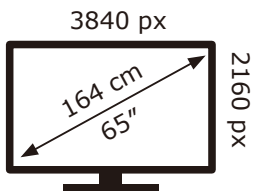

PHILIPS

65PUS8887/12

103 kWh/1000h

2019/2013

PHILIPS

65PUS8887/12

103 kWh/1000h

2019/2013