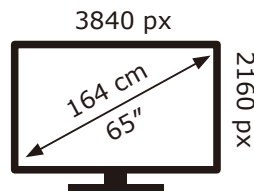

PHILIPS

65PUS8887/12

103 kWh/1000h

2019/2013

PHILIPS

65PUS8887/12

103 kWh/1000h

2019/2013