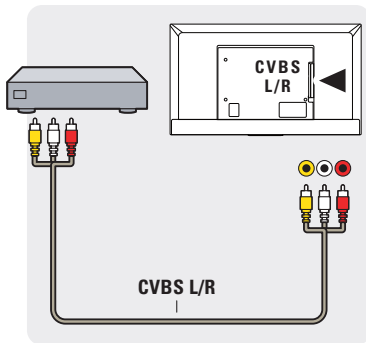

B

p.6

VESA (x, y)
32" 100x100 M4
42" 400x200 M6
48" 400x200 M6

English Select your language and follow the onscreen instructions.

繁體中文 選擇語言並按照螢幕指示。

English Download software updates and a printable user manual from www.philips.com/support.