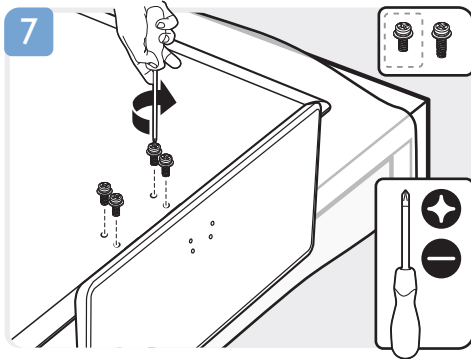

B

p.6

VESA (x, y)
32" 100x100 M4
42" 400x200 M6
48" 400x200 M6

English Select your language and follow the onscreen instructions.

繁體中文 選擇語言並按照螢幕指示。

English Download software updates and a printable user manual from www.philips.com/support.