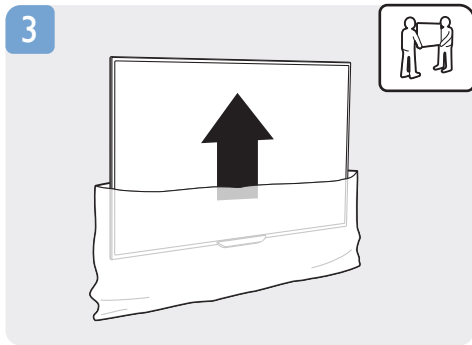

B

p.6

VESA (x, y)
32" 100x100 M4
42" 400x200 M6
48" 400x200 M6

English Select your language and follow the onscreen instructions.

繁體中文 選擇語言並按照螢幕指示。

English Download software updates and a printable user manual from www.philips.com/support.