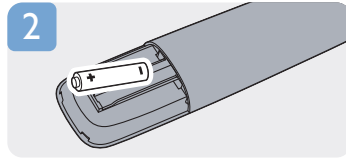

B

p.6

VESA (x, y)
32" 100x100 M4
42" 400x200 M6
48" 400x200 M6

English Select your language and follow the onscreen instructions.

繁體中文 選擇語言並按照螢幕指示。

English Download software updates and a printable user manual from www.philips.com/support.