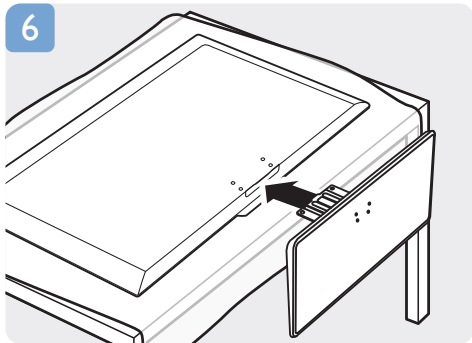

B

p.6

VESA (x, y)
32" 100x100 M4
42" 400x200 M6
48" 400x200 M6

English Select your language and follow the onscreen instructions.

繁體中文 選擇語言並按照螢幕指示。

English Download software updates and a printable user manual from www.philips.com/support.