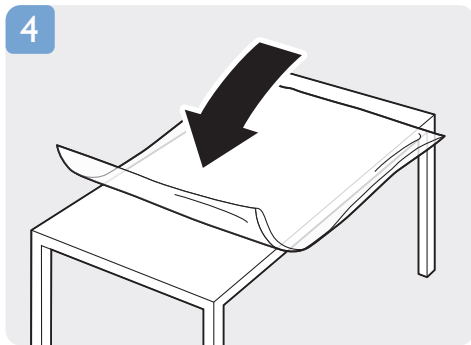

B

p.6

VESA (x, y)
32" 100x100 M4
42" 400x200 M6
48" 400x200 M6

English Select your language and follow the onscreen instructions.

繁體中文 選擇語言並按照螢幕指示。

English Download software updates and a printable user manual from www.philips.com/support.