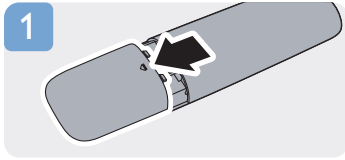

B

p.6

VESA (x, y)
32" 100x100 M4
42" 400x200 M6
48" 400x200 M6

English Select your language and follow the onscreen instructions.

繁體中文 選擇語言並按照螢幕指示。

English Download software updates and a printable user manual from www.philips.com/support.