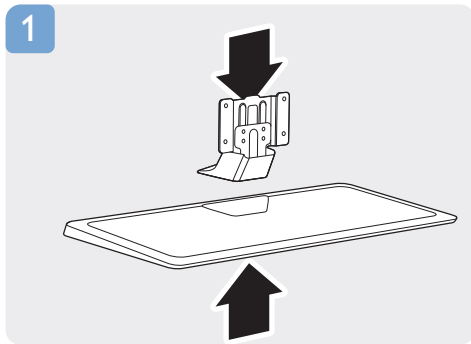

B

p.6

VESA (x, y)
32" 100x100 M4
42" 400x200 M6
48" 400x200 M6

English Select your language and follow the onscreen instructions.

繁體中文 選擇語言並按照螢幕指示。

English Download software updates and a printable user manual from www.philips.com/support.