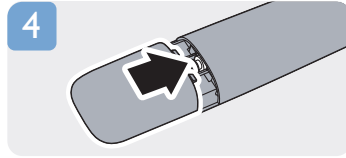

B

p.6

VESA (x, y)
32" 100x100 M4
42" 400x200 M6
48" 400x200 M6

English Select your language and follow the onscreen instructions.

繁體中文 選擇語言並按照螢幕指示。

English Download software updates and a printable user manual from www.philips.com/support.