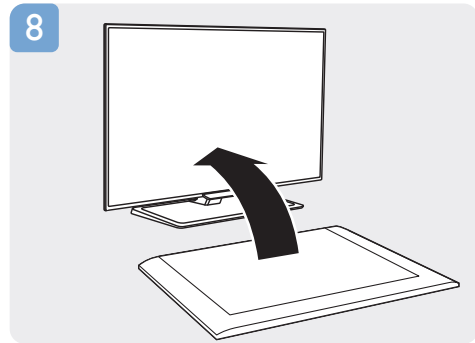

B

p.6

VESA (x, y)
32" 100x100 M4
42" 400x200 M6
48" 400x200 M6

English Select your language and follow the onscreen instructions.

繁體中文 選擇語言並按照螢幕指示。

English Download software updates and a printable user manual from www.philips.com/support.