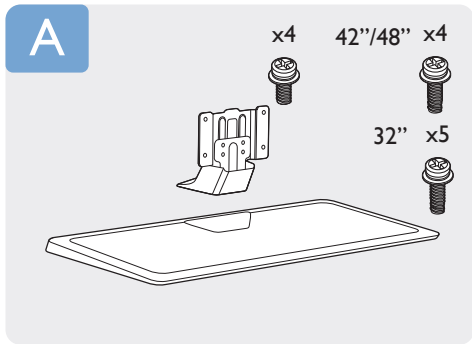

B

p.6

VESA (x, y)
32" 100x100 M4
42" 400x200 M6
48" 400x200 M6

English Select your language and follow the onscreen instructions.

繁體中文 選擇語言並按照螢幕指示。

English Download software updates and a printable user manual from www.philips.com/support.