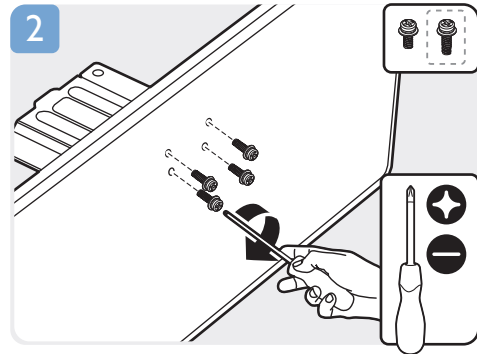

B

p.6

VESA (x, y)
32" 100x100 M4
42" 400x200 M6
48" 400x200 M6

English Select your language and follow the onscreen instructions.

繁體中文 選擇語言並按照螢幕指示。

English Download software updates and a printable user manual from www.philips.com/support.