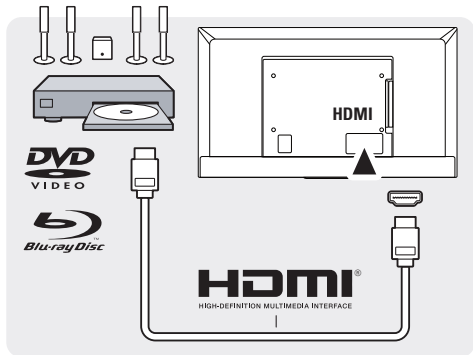

B

p.6

VESA (x, y)
32" 100x100 M4
42" 400x200 M6
48" 400x200 M6

English Select your language and follow the onscreen instructions.

繁體中文 選擇語言並按照螢幕指示。

English Download software updates and a printable user manual from www.philips.com/support.