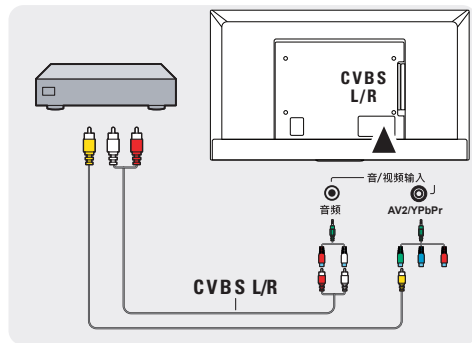

B

p.6

VESA (x, y)
32" 100x100 M4
42" 400x200 M6
48" 400x200 M6

English Select your language and follow the onscreen instructions.

繁體中文 選擇語言並按照螢幕指示。

English Download software updates and a printable user manual from www.philips.com/support.