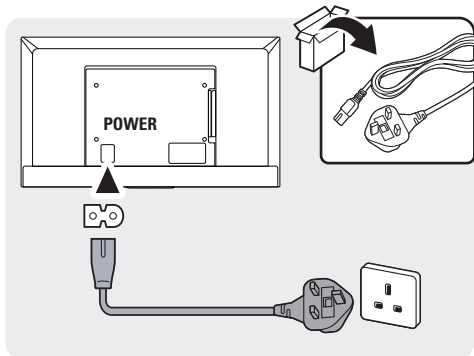

B

p.6

VESA (x, y)
32" 100x100 M4
42" 400x200 M6
48" 400x200 M6

English Select your language and follow the onscreen instructions.

繁體中文 選擇語言並按照螢幕指示。

English Download software updates and a printable user manual from www.philips.com/support.