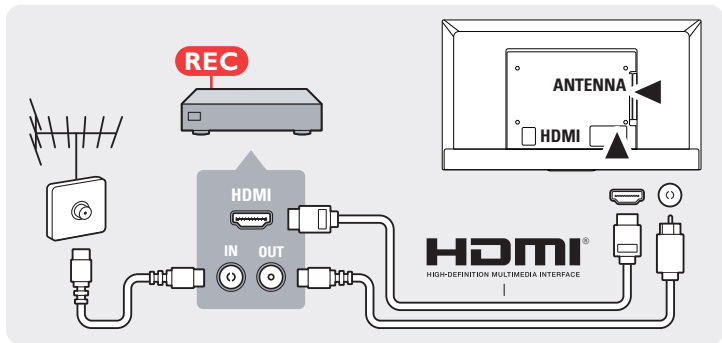

B

p.6

VESA (x, y)
32" 100x100 M4
42" 400x200 M6
48" 400x200 M6

English Select your language and follow the onscreen instructions.

繁體中文 選擇語言並按照螢幕指示。

English Download software updates and a printable user manual from www.philips.com/support.