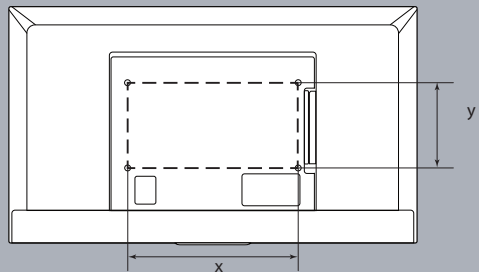

B

p.6

VESA (x, y)
32" 100x100 M4
42" 400x200 M6
48" 400x200 M6

English Select your language and follow the onscreen instructions.

繁體中文 選擇語言並按照螢幕指示。

English Download software updates and a printable user manual from www.philips.com/support.