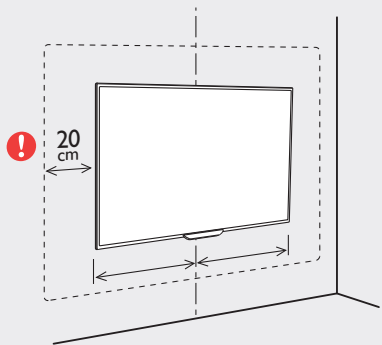

B

p.6

VESA (x, y)
32" 100x100 M4
42" 400x200 M6
48" 400x200 M6

English Select your language and follow the onscreen instructions.

繁體中文 選擇語言並按照螢幕指示。

English Download software updates and a printable user manual from www.philips.com/support.