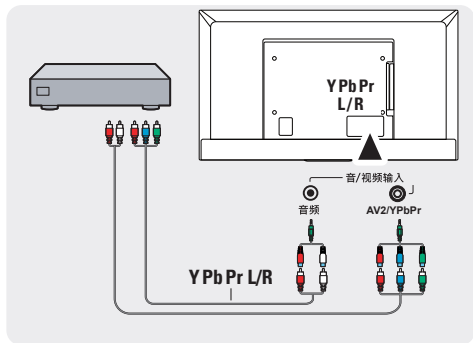

B

p.6

VESA (x, y)
32" 100x100 M4
42" 400x200 M6
48" 400x200 M6

English Select your language and follow the onscreen instructions.

繁體中文 選擇語言並按照螢幕指示。

English Download software updates and a printable user manual from www.philips.com/support.