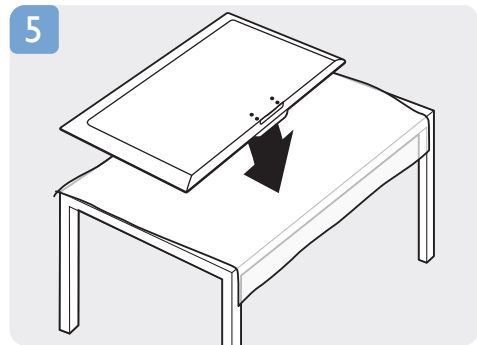

B

p.6

VESA (x, y)
32" 100x100 M4
42" 400x200 M6
48" 400x200 M6

English Select your language and follow the onscreen instructions.

繁體中文 選擇語言並按照螢幕指示。

English Download software updates and a printable user manual from www.philips.com/support.