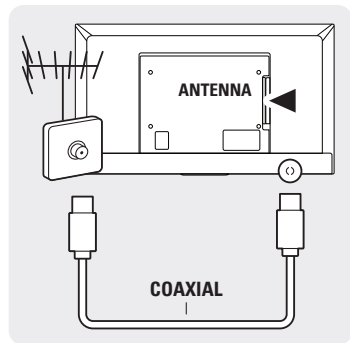

B

p.6

VESA (x, y)
32" 100x100 M4
42" 400x200 M6
48" 400x200 M6

English Select your language and follow the onscreen instructions.

繁體中文 選擇語言並按照螢幕指示。

English Download software updates and a printable user manual from www.philips.com/support.