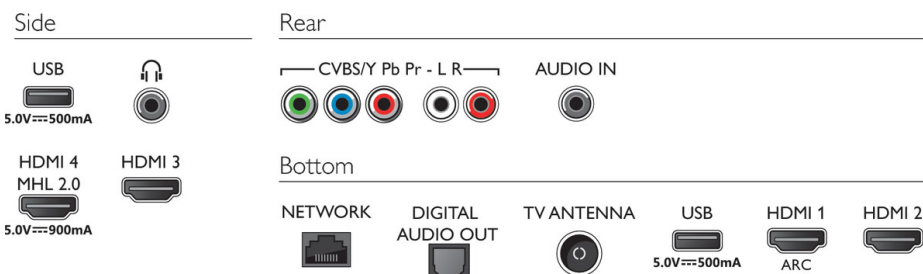

WMV9/VC1, HEVC (H.265)

- Subtitles Formats Support: .SMI, .SRT, .SUB, .TXT, .AAS
- Music Playback Formats: AAC, MP3, WAV, WMA (v2 up to v9.2), WMA-PRO (v9 and v10)
- Picture Playback Formats: JPEG, BMP, GIF, PNG

Supported Display Resolution

- Computer inputs on HDMI1/2: up to FHD 1920x1080 @60Hz, up to 4K UHD 3840x2160 @30Hz
- Computer inputs on HDMI3/4: up to 4K UHD 3840x2160 @60Hz
- Video inputs on HDMI1/2: up to 4K UHD 3840x2160 @30Hz, up to FHD 1920x1080 @ 60Hz
- Video inputs on HDMI3/4: up to 4K UHD 3840x2160 @60Hz

Tuner/Reception/Transmission

- Digital TV: DVB-T/T2
- MPEG Support: MPEG2, MPEG4
- Video Playback: NTSC, PAL, SECAM
- TV Program guide*: 8 day Electronic Program Guide
- Signal strength indication
- Teletext: 1000 page Hypertext
- HEVC support

Power

- Mains power: AC 110-240V +/-
- Ambient temperature: 5 °C to 35 °C
- Standby power consumption: <0.5W
- Power Saving Features: Auto switch-off timer, Picture mute (for radio)

Dimensions

- Box dimensions (W x H x D): 1343 x 828 x 168 mm
- Set dimensions (W x H x D): 1239.20 x 714.04 x 90.26 mm
- Set dimensions with stand (W x H x D): 1239.20 x 780.32 x 259.06 mm
- VESA wall mount compatible: 400 x 200 mm
- Product weight: 15.3 kg
- Product weight (+stand): 15.6 kg
- Weight incl. Packaging: 21.5 kg

Accessories

- Included accessories: Remote Control, Power

cord, Quick start guide, Legal and safety brochure, Table top stand, 2 x AAA Batteries

Connections

Issue date 2018-07-16

Version: 9.0.1

12 NC: 8670 001 45432
EAN: 87 18863 01254 3

© 2018 Koninklijke Philips N.V.
All Rights reserved.

Specifications are subject to change without notice.
Trademarks are the property of Koninklijke Philips N.V.
or their respective owners.

www.philips.com

* EPG and actual visibility (up to 8 days) is country and operator dependent.
* The TV supports DVB reception for 'Free to air' broadcast. Specific DVB operators may not be supported. An up to date list can be found in the FAQ section of the Philips support website. For some operators Conditional Access and subscription are required. Contact your operator for more information.
* (Philips) only compatible with specific Philips player device.
* Philips TV Remote app and related functionalities vary per TV model, operator, and country, as well as smart device model and OS. For more details please visit: www.philips.com/TVRemoteapp.
* Smart TV app offerings vary per TV model and country. For more details please visit: www.philips.com/smarttv.
* USB recording for digital channels only, recordings may be limited by broadcast copy protection (C+). Country and channel restrictions may apply.
* Compatibility depends on Wifi Miracast certification & Android 4.2 or later. For more details please refer to your device documentation.