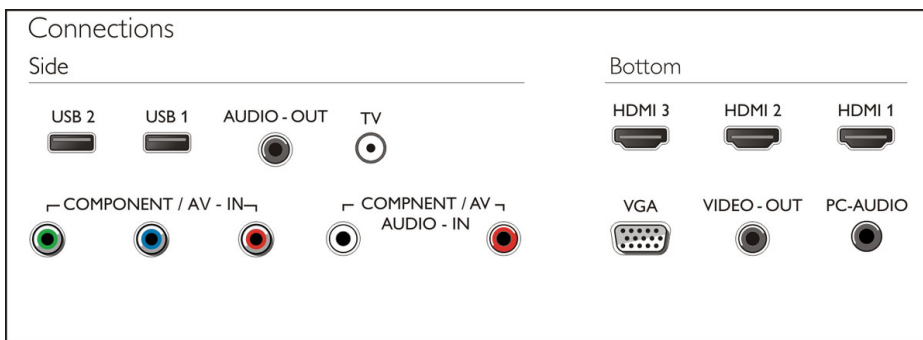

- Music Playback Formats: MP3
- Picture Playback Formats: JPEG, BMP, PNG

Supported Display Resolution

- Computer inputs: up to 1920x1080 @ 60Hz
- Video inputs: 24, 25, 30, 50, 60 Hz, up to 1920x1080p

Tuner/Reception/Transmission

- Video Playback: NTSC, PAL, SECAM
- Analog TV: PAL, SECAM

Power

- Mains power: AC 110 - 240 V 50/60Hz
- Ambient temperature: 5 °C to 40 °C
- Power Saving Features: Auto switch-off timer, Eco mode

Dimensions

- Box dimensions (W x H x D): 1085 x 667 x 150 mm
- Set dimensions (W x H x D): 969 x 567 x 83 mm
- Set dimensions with stand (W x H x D): 969 x 625 x 226 mm
- Product weight: 7.3 kg
- Product weight (+stand): 7.5 kg
- VESA wall mount compatible: 100 x 100 mm, 400 x 200 mm
- Weight incl. Packaging: 9.8 kg

Accessories

- Included accessories: Remote Control, 2 x AAA Batteries, Table top stand, Power cord, Quick start guide

Highlights

USB (photos, music, video)

Share the fun. Connect your USB memory-stick, digital camera, mp3 player or other multimedia device to the USB port on your TV to enjoy photos, videos and music with the easy to use onscreen content browser.

Digital Crystal Clear

For natural looking pictures from any source, Philips created Digital Crystal Clear. Whether you're indulging in your favorite shows, movies, the news, or are simply having a few friends over for a night in, you'll enjoy it all in optimal contrast, color and sharpness.