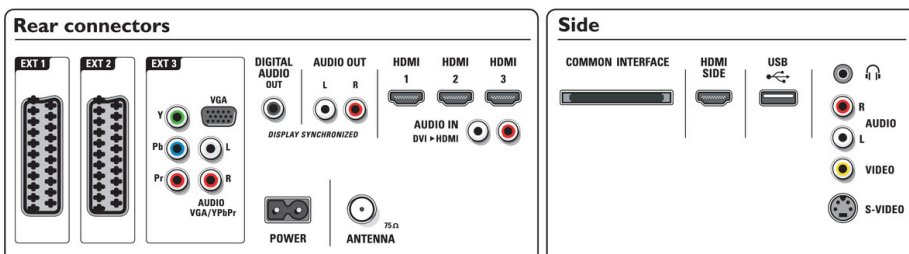

- Multimedia connections: USB
- Playback Formats: MP3, Slideshow files (.alb), JPEG Still pictures

Tuner/Reception/Transmission

- Aerial Input: 75 ohm coaxial (IEC75)
- TV system: PAL I, PAL B/G, PAL D/K, SECAM B/G, SECAM D/K, SECAM L/L', DVB COFDM 2K/8K
- Video Playback: NTSC, SECAM, PAL
- Digital TV: DVB Terrestrial*
- Tuner bands: Hyperband, S-Channel, UHF, VHF
- Tuner Display: PLL

Connectivity

- Ext 1 Scart: Audio L/R, CVBS in/out, RGB
- Ext 2 Scart: Audio L/R, CVBS in/out, RGB
- Ext 3: YPbPr, Audio L/R in, VGA PC-in
- Ext 4: HDMI v1.3
- Ext 5: HDMI v1.3
- Ext 6: HDMI v1.3

- EasyLink (HDMI-CEC): One touch play, System audio control, System standby
- Front/Side connections: HDMI v1.3, S-video in, CVBS in, Audio L/R in, Headphones Out, USB
- Other connections: Analogue audio Left/Right out, S/PDIF out (coaxial), Common Interface

Power

- Ambient temperature: 5°C to 35°C
- Mains power: AC 220-240 V +/- 10%
- Power consumption: 210 W
- Power (Energy-saving mode): 150 W
- Standby power consumption: 0.15 W

Dimensions

- Set dimensions (W x H x D): 1046 x 644 x 111 mm
- Set dimensions with stand (H x D): 716 x 262 mm
- Weight incl. Packaging: 42 kg
- Product weight: 22.5 kg
- Product weight (+stand): 27 kg
- Box dimensions (W x H x D): 1151 x 793 x 333 mm
- VESA wall mount compatible: 400 x 400 mm

Accessories

- Included accessories: Power cord, Quick start guide, User Manual, Warranty certificate, Remote Control, Batteries for remote control

Issue date 2022-04-26

Version: 3.0.10

12 NC: 8670 000 41104
EAN: 87 12581 43343 7

© 2022 Koninklijke Philips N.V.
All Rights reserved.

Specifications are subject to change without notice.
Trademarks are the property of Koninklijke Philips N.V.
or their respective owners.

www.philips.com