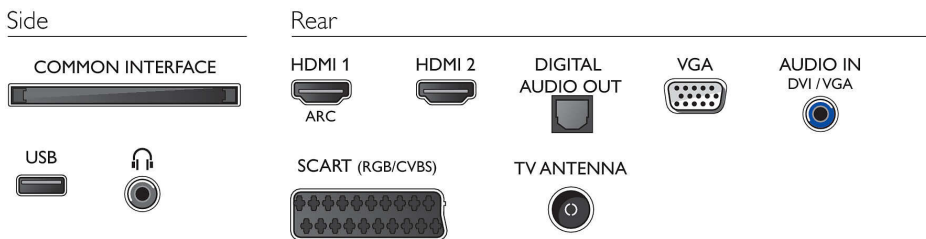

Sound

- Output power (RMS): 5 W
- Sound Enhancement: Incredible Surround, Clear

Sound, Auto Volume Leveller, Bass Control, Smart Sound

Connectivity

- Number of HDMI connections: 2
- EasyLink (HDMI-CEC): Remote control pass-through, System audio control, System standby, One touch play
- Number of scarts (RGB/CVBS): 1
- Number of USBs: 1
- Other connections: Antenna F-type, Common Interface Plus (CI+), Digital audio out (optical), Audio in (VGA/DVI), Headphone out, Service connector, Satellite Connector, PC-In VGA

Power

- Mains power: AC 220 - 240 V 50/60 Hz
- Ambient temperature: 5°C to 35°C
- Standby power consumption: <0.3 W
- Energy Label Class: A
- EU Energy Label power: 24 W
- Power Saving Features: Auto switch-off timer, Eco mode, Picture mute (for radio)
- Off mode power consumption: <0.3
- Annual energy consumption: 35 kWh

Accessories

- Included accessories: Remote Control, Tabletop stand, Power cord, Quick start guide, Legal and safety brochure, Warranty Leaflet

Dimensions

- Set Width: 512 mm
- Set Height: 308 mm
- Set Depth: 35 mm
- Product weight: 2.6 kg
- Set width (with stand): 512 mm
- Set height (with stand): 317 mm
- Set depth (with stand): 112 mm
- Product weight (+stand): 2.7 kg
- Box width: 600 mm
- Box height: 390 mm
- Box depth: 100 mm
- Weight incl. Packaging: 3.5 kg
- Wall-mount compatible: 75 x 75 mm

Connections

Issue date 2023-10-18

Version: 2.2.1

EAN: 87 18863 00295 7

© 2023 Koninklijke Philips N.V.
All Rights reserved.

Specifications are subject to change without notice.
Trademarks are the property of Koninklijke Philips N.V.
or their respective owners.

www.philips.com

* EPG and actual visibility (up to 8 days) is country- and operator-dependent.

* Energy consumption in kWh per year based on the power consumption of the television operating 4 hours per day for 365 days. The actual energy consumption will depend on how the television is used.

* The TV supports DVB reception for 'Free to air' broadcast. Specific DVB operators may not be supported. An up to date list can be found in the FAQ section of the Philips support website. For some operators Conditional Access and subscription are required. Contact your operator for more information.

* (Philips) only compatible with specific Philips player device.