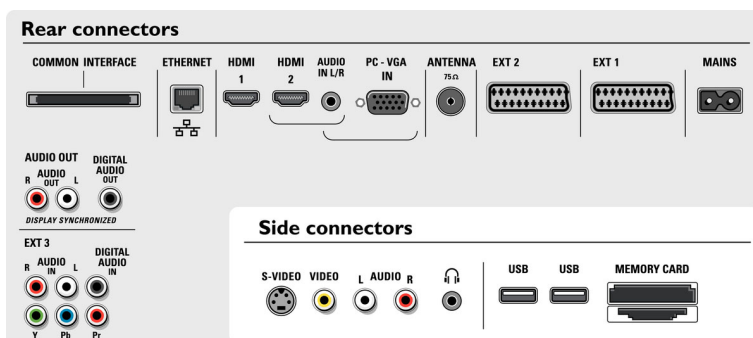

Convenience

- Child Protection: Child Lock+Parental Control
- Clock: Smart Clock
- Ease of Installation: Auto Program Naming, Automatic Channel Install(ACI), Automatic Tuning System (ATS), Autostore, PLL Digital Tuning, Plug & Play
- Ease of Use: Auto Volume Leveller (AVL), Delta Volume per preset, Graphical User Interface, On Screen Display, Program List, Side Control

- Electronic Program Guide: Now + Next EPG
- Picture in Picture: Full dual screen (2 tuners), Text dual screen
- Remote Control: Amp, DVD, Sat, STB (Set-Top Box), VCR, Multi-functional
- Remote control type: RC4410
- Screen Format Adjustments: 4:3, 6 Widescreen Modes, Auto Format, Movie expand 14:9, Movie expand 16:9, Subtitle and Heading Shift, Super Zoom, Widescreen
- Teletext: 1200 page Hypertext
- Teletext enhancements: Habit Watch, Program information Line
- VESA Mount: Vesa compliant

Accessories

- Included accessories: Table top stand, Wall mounting bracket, RF antenna cable
- Optional accessories: Floor stand

Dimensions

- Set dimensions (W x H x D): 1279 x 872 x 114 mm
- Set dimensions with stand (H x D): 932 x 290 mm
- Weight incl. Packaging: 62 kg
- Product weight: 38 kg
- Box dimensions (W x H x D): 1354 x 1211 x 339 mm
- VESA wall mount compatible: 800 x 400 mm

Power

- Ambient temperature: 5 °C to 40 °C
- Mains power: AC 110 - 240 V +/- 10%
- Power consumption: 248 W
- Standby power consumption: 0,8W

Issue date 2019-06-26

Version: 8.0.14

12 NC: 8670 000 23308
EAN: 87 10895 92049 0

© 2019 Koninklijke Philips N.V.
All Rights reserved.

Specifications are subject to change without notice.
Trademarks are the property of Koninklijke Philips N.V.
or their respective owners.

www.philips.com

* DVB-T, supported in selected countries only