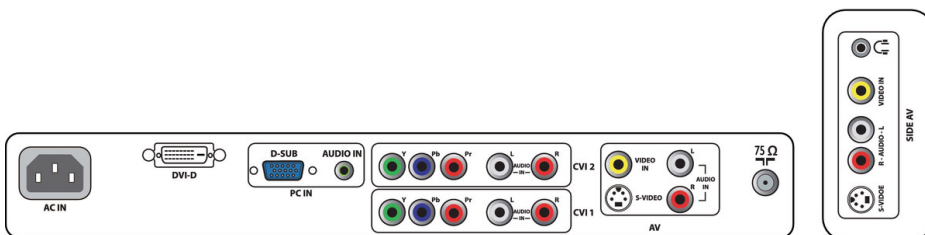

- Ease of Use: Auto Volume Leveller (AVL), On Screen Display, Program List, Smart Picture, Smart Sound, Top Controls
- Remote Control: TV
- Remote control type: RC2023611/01B
- Screen Format Adjustments: 4:3, Subtitle Zoom, Superwide, Widescreen, Zoom 14:9, Zoom 16:9
- Teletext: 1000 page Smart Text

Tuner/Reception/Transmission

- Aerial Input: 75 ohm coaxial (IEC75)
- TV system: PAL I, PAL B/G, SECAM B/G, SECAM D/K
- Video Playback: NTSC, PAL
- Tuner bands: Hyperband, S-Channel, UHF, VHF

Connectivity

- AV 1: Audio L/R in, YPbPr
- AV 2: Audio L/R in, YPbPr
- AV 3: Audio L/R in, CVBS in, S-Video in
- Front / Side connections: Audio L/R in, CVBS in, Headphone out, S-video in
- Other connections: HDMI, PC Audio in, PC-In, VGA

Power

- Ambient temperature: 5 °C to 40 °C
- Mains power: 100-240V, 60-50 Hz
- Power consumption: 150 W
- Standby power consumption: < 2 W

Accessories

- Included Accessories: Power cord, Quick start guide, User Manual, Warranty certificate, Remote Control, Batteries for remote control

Dimensions

- Color cabinet: black, high gloss black strip
- Set dimensions (W x H x D): 790.7 x 544.6 x 103.9 mm
- Set dimensions with stand (W x H x D): 790.7 x 581.8 x 252.4 mm
- Product weight: 13.47 kg
- Product weight (+stand): 16 kg
- Box dimensions (W x H x D): 1027 x 672 x 234 mm
- Weight incl. Packaging: 19.2 kg
- VESA wall mount compatible: 400 x 200 mm

Issue date 2019-06-28

Version: 6.2.14

12 NC: 8670 000 27453
EAN: 87 12581 31840 6

© 2019 Koninklijke Philips N.V.
All Rights reserved.

Specifications are subject to change without notice.
Trademarks are the property of Koninklijke Philips N.V.
or their respective owners.

www.philips.com