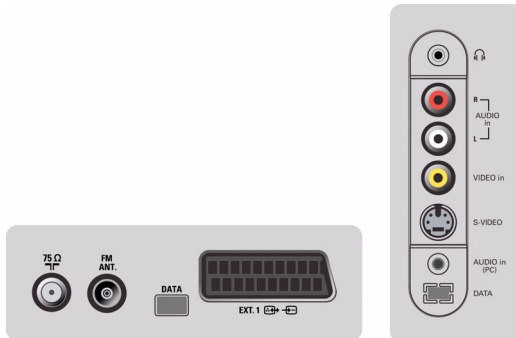

2D Combfilter

The 2D comb filter separates chrominance (color) from luminance (brightness) information in the video signal for independent processing to improve picture resolution and minimize distortion.

Virtual Dolby Surround

Virtual Dolby Surround is a processing technology for enhancing surround sound effects. It will create the sensation of Dolby Pro Logic without the necessity of additional rear speakers. You become totally immersed in your television experience.

FM Radio

An FM radio capable of storing 40 preset stations in built in. On-screen station naming makes navigation simple, and a handy Clock Screensaver is also included for use while listening.

Smart Picture and Smart Sound

Philips preset modes for Smart Picture and Smart Sound provide you with direct access via a single key on the remote control. You can select optimized picture and sound settings for the various picture and sound modes.

10 page Smart Text

The teletext is a common system transmitted by most broadcasters. The 10 page smart text feature gives you fast access to information when changing pages.

Issue date 2014-02-06

Version: 4.0.5

12 NC: 8670 000 20928
EAN: 87 10895 83043 0

© 2014 Koninklijke Philips N.V.
All Rights reserved.

Specifications are subject to change without notice.
Trademarks are the property of Koninklijke Philips N.V.
or their respective owners.

www.philips.com