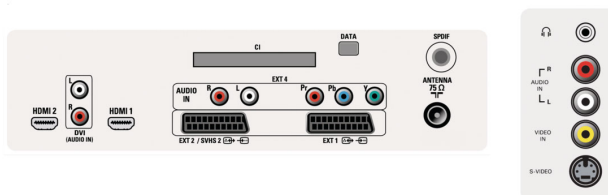

- Program information Line
- User Interface: 7 day Electronic program Guide

Accessories

- Included accessories: Table top stand, Power cord, Quick start guide, User Manual, Registration card, Warranty certificate, Remote Control, Batteries for remote control
- Optional accessories: Floor stand

Dimensions

- Set dimensions (W x H x D): 1100 x 609 x 120.5 mm
- Dimensions (with base) (W x H x D): 964 x 657 x 240 mm
- Weight incl. Packaging: 31.5 kg
- Product weight: 25.1 kg
- Box dimensions (W x H x D): 1191 x 821 x 330 mm
- VESA wall mount compatible: 800 x 400 mm

Power

- Ambient temperature: 5 °C to 40 °C
- Mains power: AC 220 - 240 V +/- 10%
- Power consumption: 150-205 W
- Power supply: AC 90-240
- Standby power consumption: < 2 W

Stereo system					Transmission system					
2CS DK	NICAM DK	2CS BG	NICAM I	NICAM LL	PAL BG	PAL D/K	PAL I	SECAM BG	SECAM DK	SECAM LL
•	•	•	•	•	•	•	•	•	•	•

Issue date 2019-06-28

Version: 5.0.7

12 NC: 8670 000 23993
EAN: 87 10895 94781 7

© 2019 Koninklijke Philips N.V.
All Rights reserved.

Specifications are subject to change without notice.
Trademarks are the property of Koninklijke Philips N.V.
or their respective owners.

www.philips.com