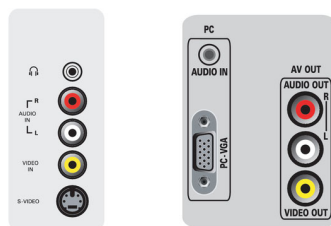

Connectivity

- AV 1: Audio L/R in, YPbPr
- AV 2: Audio L/R in, YPbPr
- AV 3: Audio L/R in, CVBS in, S-Video in
- AV 4: HDMI
- AV 5: HDMI
- Number of AV connections: 7
- Front / Side connections: Audio L/R in, CVBS in, Headphone out, S-video in
- Other connections: Monitor out, CVBS, L/R (cinch), PC Audio in, PC-In VGA

Power

- Ambient temperature: 5 °C to 40 °C
- Mains power: 100-240V, 50/60Hz
- Power consumption: 150 W
- Standby power consumption: <1W

Accessories

- Included Accessories: Tabletop swivel stand, Power cord, Quick start guide, User Manual, Registration card, Warranty certificate, Remote Control, Batteries for remote control