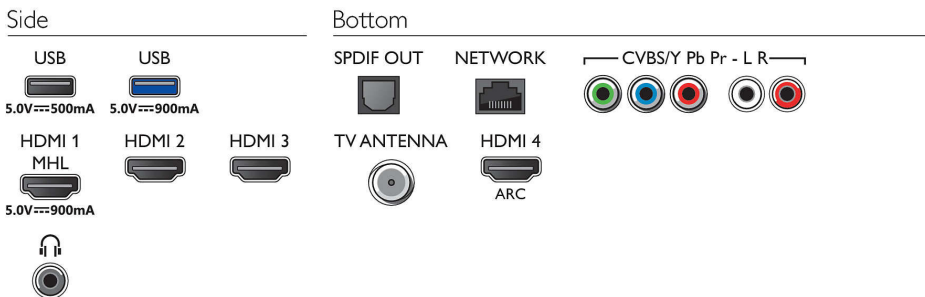

Dimensions

- Set Width: 1129.54 mm
- Set Height: 657.15 mm

Highlights

See Depth, Feel the look

When creating a new TV, our teams considered every aspect from technology to design. Our goal was to create space to see depth with stand height of 1129.54 mm. A TV that stands confidently with a height of 657.15 mm.

- Box depth: 150 mm
- Weight TV: Packaging: 14 kg
- Wall mount compatible: 200 x 200 mm
- TV stand width distance: 971.6 mm

Discover a Smarter experience that lies beyond traditional TV. Rent and stream movies, videos or games from online video stores. Watch catch-up TV from your favorite channels and enjoy a growing selection of online apps with Smart TV.

Philips TV/STA gallery

Philips app gallery is a wide-ranging collection of online apps that you can access as soon as your Smart TV is connected to the Internet. It's that easy! Just switch on your TV, connect to the Internet and experience a whole new world of entertainment online.

4K Ultra HD

Ultra HD TV has four times the resolution of a conventional Full HD TV. With over 8 million pixels and our unique Ultra Resolution Upscaling technology, you'll experience the best possible picture quality. The higher the quality of your original content, the better images and resolution you will be able to experience. Enjoy improved sharpness, increased depth perception, superior contrast, smooth natural motion, and flawless details.

Connections

Issue date 2023-10-18

Version: 2.1.1

EAN: 87 18863 01368 7

© 2023 Koninklijke Philips N.V.
All Rights reserved.

Specifications are subject to change without notice. Trademarks are the property of Koninklijke Philips N.V. or their respective owners.

www.philips.com