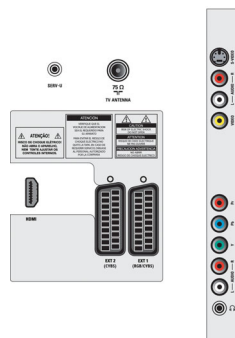

Connectivity

- Ext 1 Scart: Audio L/R, CVBS in/out, RGB
- Ext 2 Scart: Audio L/R, CVBS in/out, S-video in
- HDMI 1: HDMI v1.3
- EasyLink (HDMI-CEC): One touch play, System standby
- Front / Side connections: YPbPr in + audio L/R in, S-video in, CVBS in, Audio L/R in, Headphone Out

Power

- Ambient temperature: 5 °C to 35 °C
- Mains power: 220 - 240V, 50/60Hz
- Power consumption: 200 W
- Standby power consumption: 0.3 W

Dimensions

- Set dimensions (W x H x D): 1033 x 667 x 88 mm
- Set dimensions with stand (W x H x D): 1033 x 722 x 252 mm
- Weight incl. Packaging: 39 kg
- Box dimensions (W x H x D): 1160 x 759 x 333 mm
- VESA wall mount compatible: 400 x 400 mm