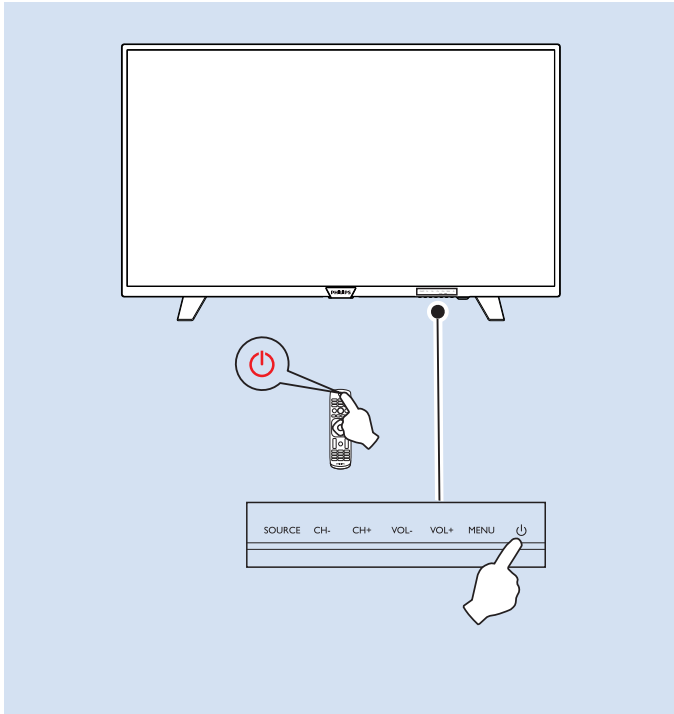

العربية قراءة تعليمات السلامة.

עברית קראו את הוראות הבטיחות

40"

www.philips.com/connectivityguide

Помощь
Help

All registered and unregistered trademarks are property of their respective owners.
Specifications are subject to change without notice.
Philips and the Philips' shield emblem are trademarks of Koninklijke Philips N.V.
and are used under license from Koninklijke Philips N.V.
2017 © TP Vision Europe B.V. All rights reserved.