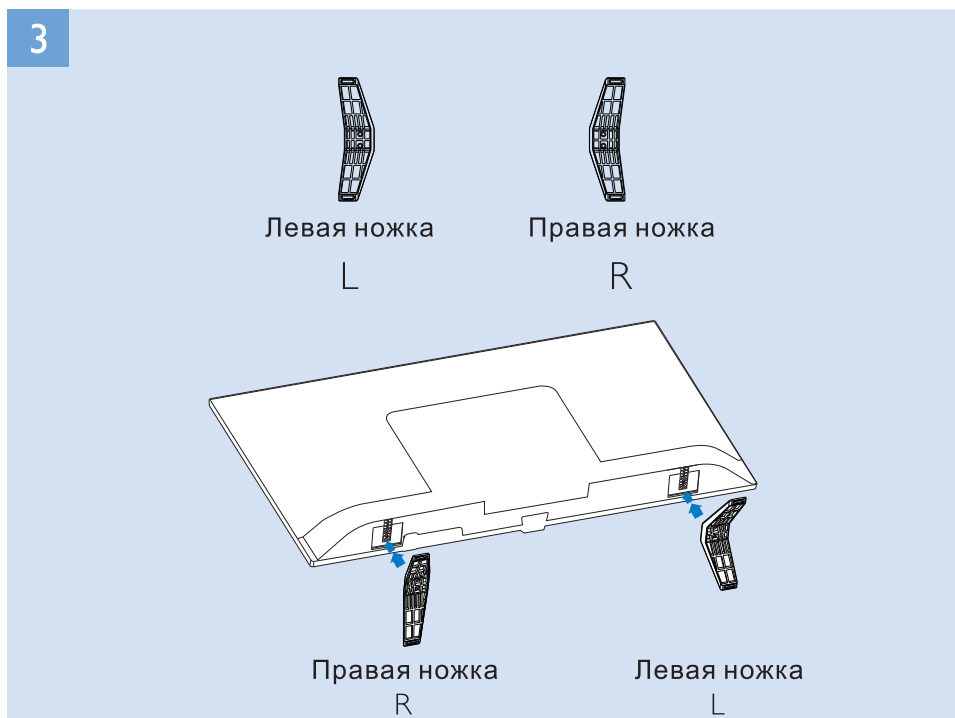

العربية قراءة تعليمات السلامة.

עברית קראו את הוראות הבטיחות

40"

www.philips.com/connectivityguide

Помощь
Help

All registered and unregistered trademarks are property of their respective owners.
Specifications are subject to change without notice.
Philips and the Philips' shield emblem are trademarks of Koninklijke Philips N.V.
and are used under license from Koninklijke Philips N.V.
2017 © TP Vision Europe B.V. All rights reserved.