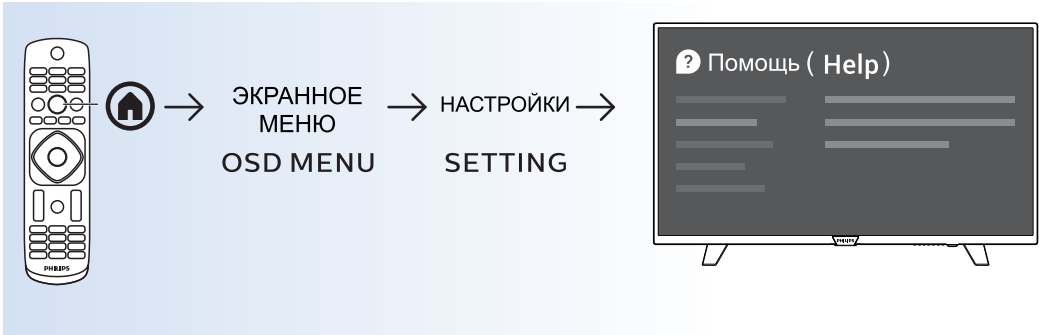

العربية قراءة تعليمات السلامة.

עברית קראו את הוראות הבטיחות

40"

www.philips.com/connectivityguide

Помощь
Help

All registered and unregistered trademarks are property of their respective owners.
Specifications are subject to change without notice.
Philips and the Philips' shield emblem are trademarks of Koninklijke Philips N.V.
and are used under license from Koninklijke Philips N.V.
2017 © TP Vision Europe B.V. All rights reserved.