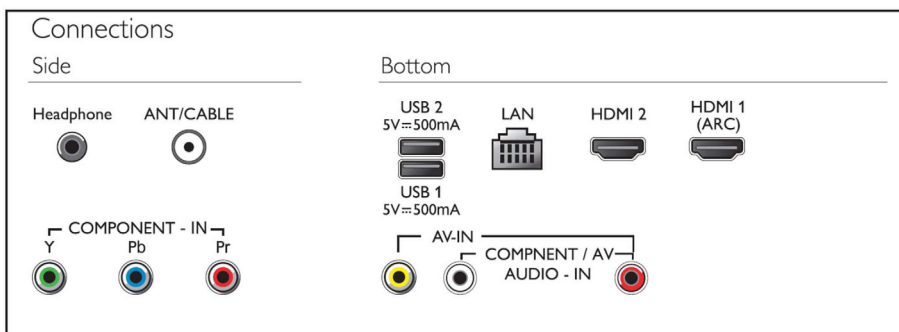

Highlights

LED TV

With LED backlight you can enjoy low power consumption and beautiful lines combined with high brightness, incredible contrast and vibrant colors.

Pixel Plus HD

Philips Pixel Plus HD engine optimizes picture quality to deliver crisp images with beautiful contrast. So whether you're streaming online or watching from a disc, you'll enjoy sharper images with brighter whites and blacker blacks.

Philips TV/STA gallery

Philips app gallery is a wide-ranging collection of online apps that you can access as soon as your Smart TV is connected to the Internet. It's that easy! Just switch on your TV, connect to the Internet and experience a whole new world of entertainment online.

Visible sound articulation

Experience entertainment in all its glory. With front facing visible sound articulation, enjoy a complete audio set up straight from your TV. Incredible highs, lifelike mids and explosive bass, all masterfully produced by a series of speakers that have been subtly placed for a thin TV design.

Two HDMI inputs with Easylink

Avoid cable clutter with a single HDMI cable to carry both picture and audio signals from your devices to your TV. HDMI uses uncompressed signals, ensuring the highest quality from source to screen. Together with Philips Easylink, you'll need only one remote control to perform most operations on your TV, DVD, Blu-ray, set top box or home theatre system.

Issue date 2023-10-18

Version: 11.7.1

EAN: 87 18863 01970 2

© 2023 Koninklijke Philips N.V.
All Rights reserved.

Specifications are subject to change without notice.
Trademarks are the property of Koninklijke Philips N.V.
or their respective owners.

www.philips.com

* EPG and actual visibility (up to 8 days) is country and operator dependent.

* The TV supports DVB reception for 'Free to air' broadcast. Specific DVB operators may not be supported. An up to date list can be found in the FAQ section of the Philips support website. For some operators Conditional Access and subscription are required. Contact your operator for more information.

* (Philips) only compatible with specific Philips player device.